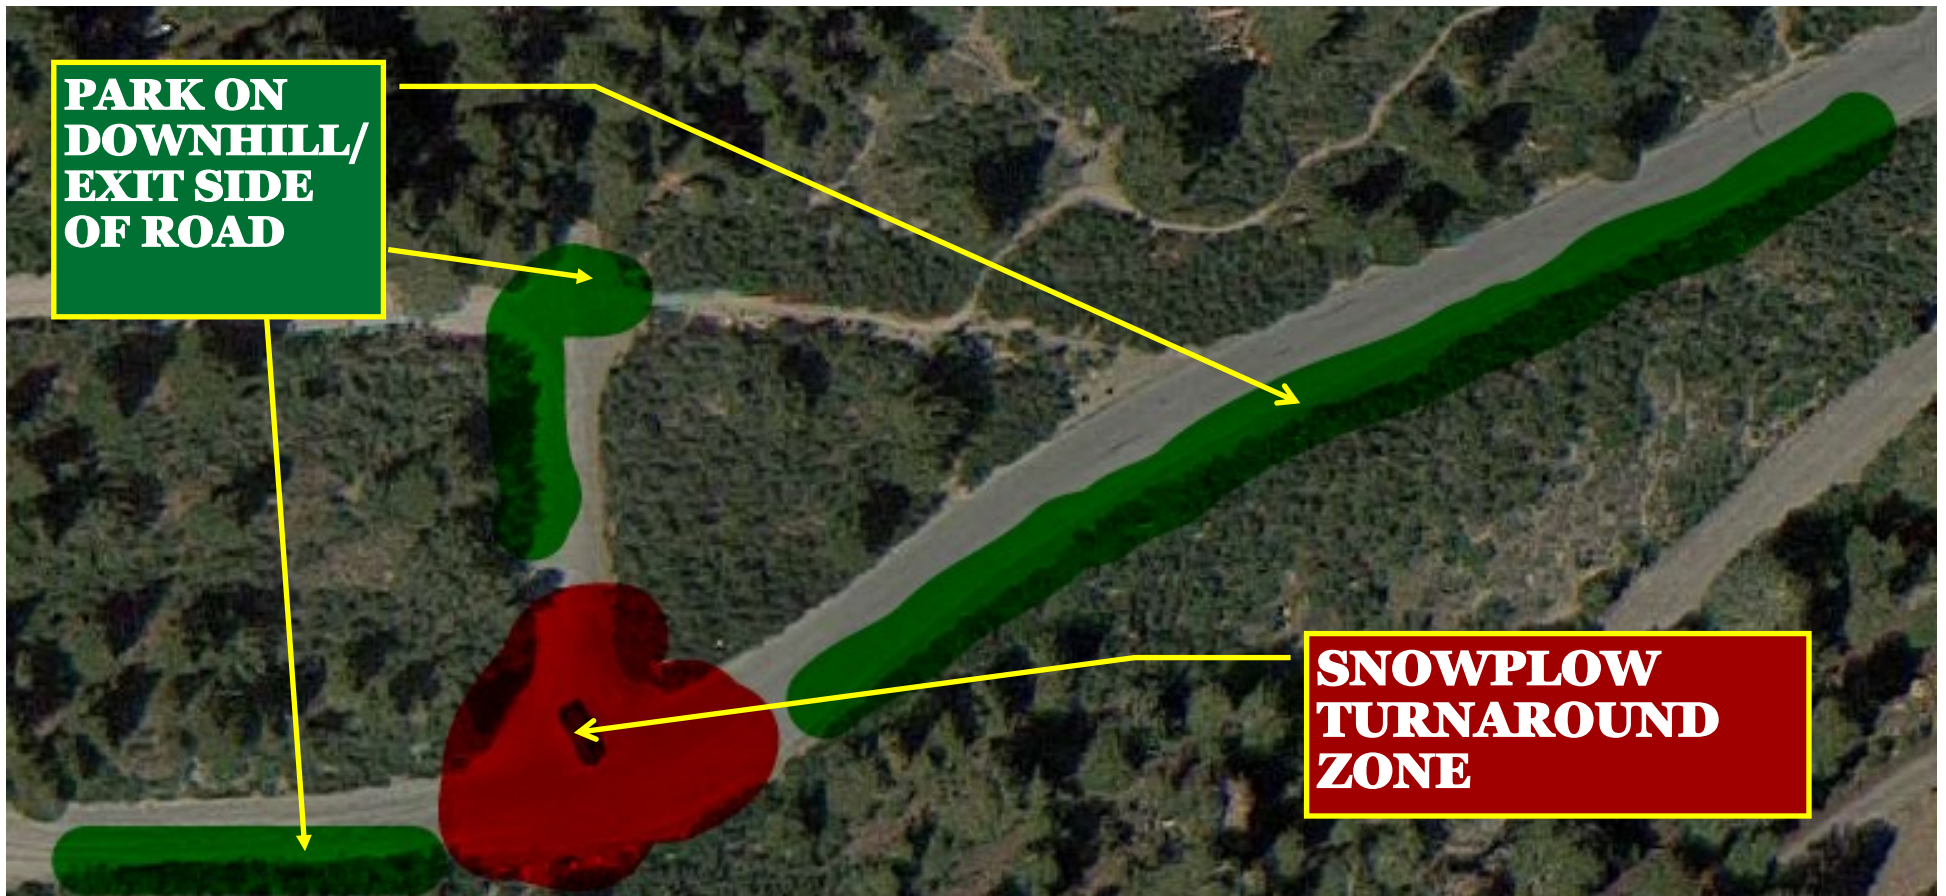

# VIRGINIA LAKES **PARKING** ETIQUETTE

- 1. DO NOT PARK IN THE ‘SNOWPLOW TURNAROUND ZONE’**
- 2. PARK ON THE DOWNHILL/EXIT SIDE OF THE ROAD**
- 3. ALWAYS LEAVE A TRAVEL LANE**

## **OTHER ETIQUETTE:**

- 1. NO CAMPING ON ROAD**
- 2. LEAVE NO TRACE—PACK IT IN, PACK IT OUT (THIS INCLUDES HUMAN WASTE AND PET WASTE)**
- 3. KNOW YOUR SURROUNDINGS, RESPECT PRIVATE LANDS AND SPECIAL PERMIT AREAS**