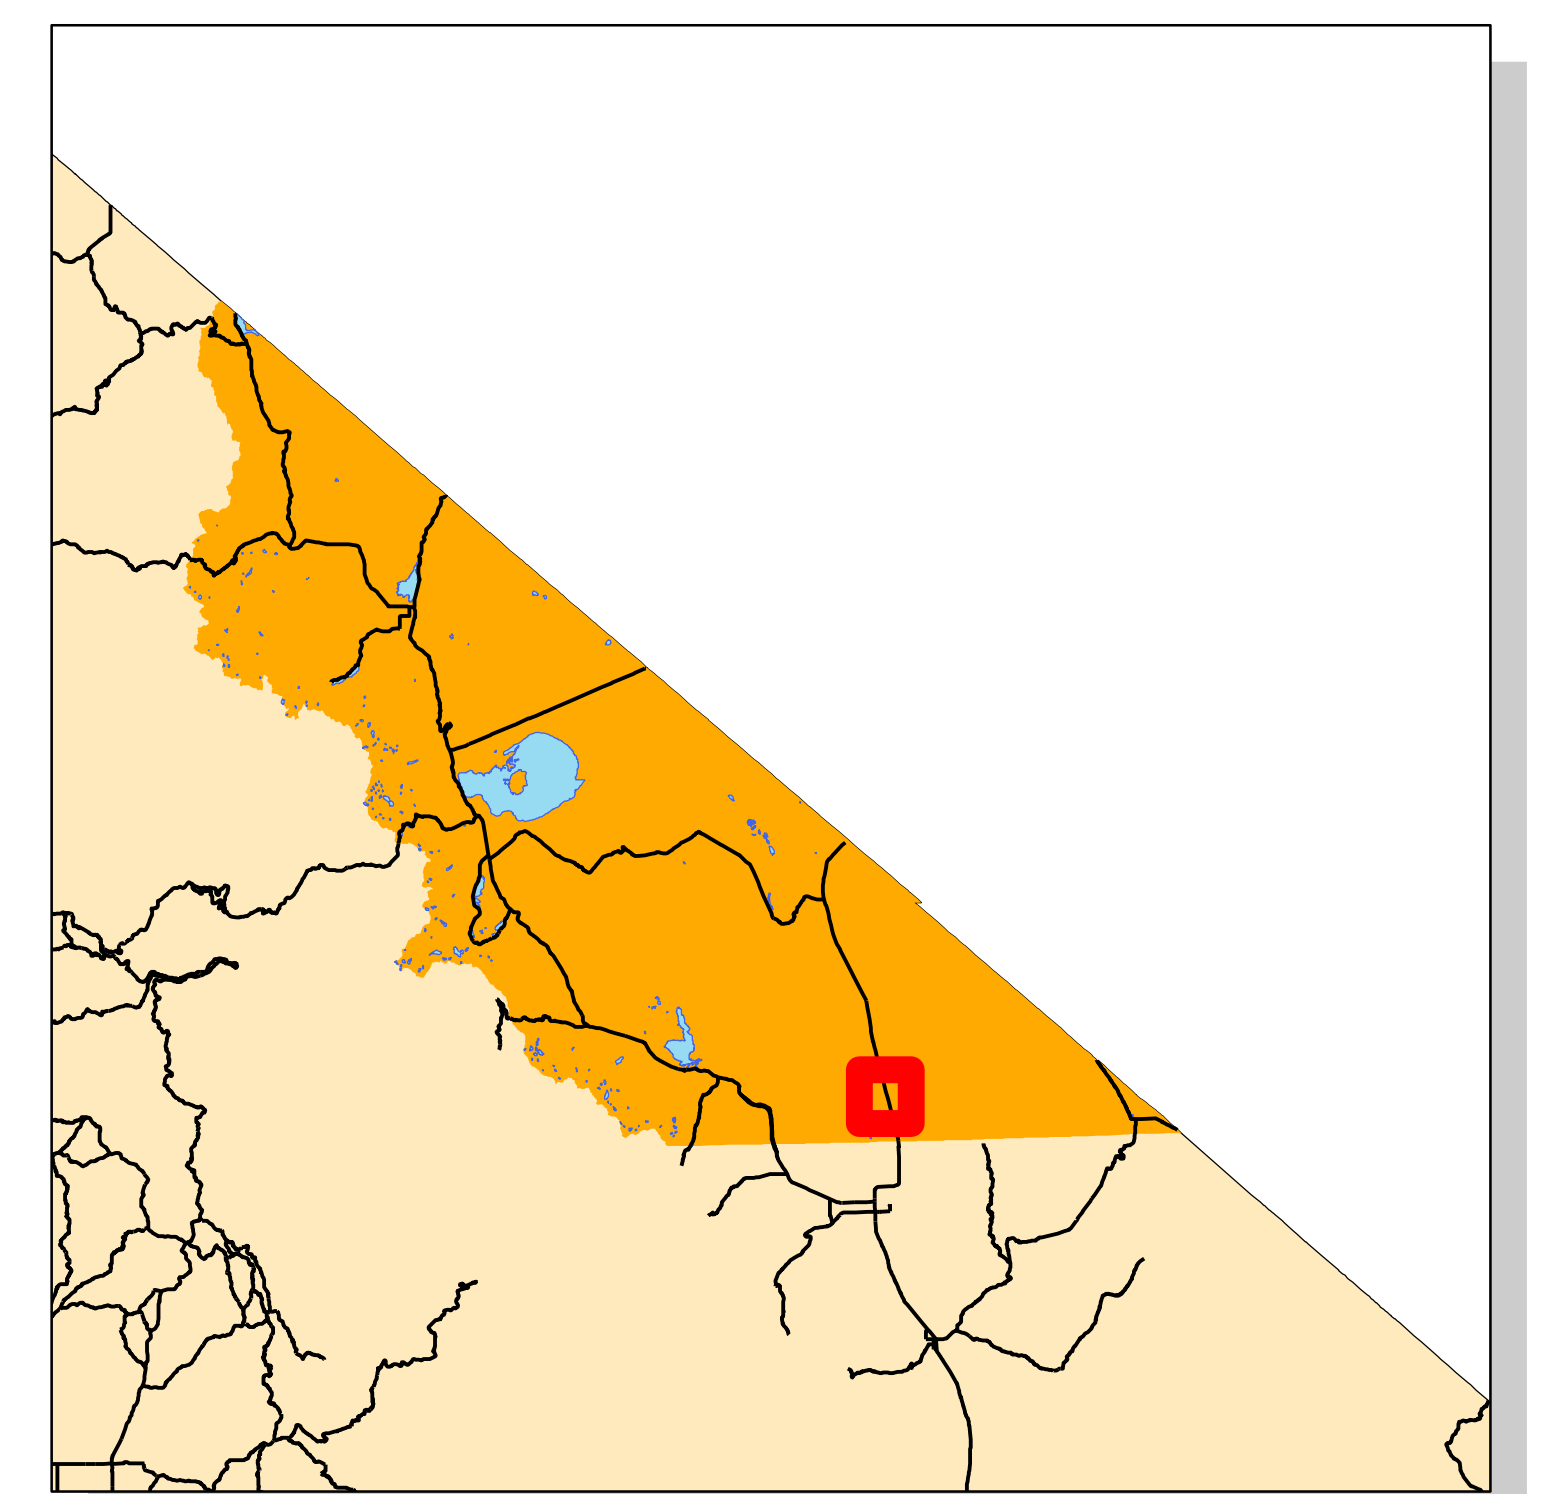

Chalfant Area Flood Zones

January 20, 2012

Mono County GIS
 PO Box 7657
 Mammoth Lakes, CA 93546
 (760) 924-1819
 gis.mono.ca.gov

FEMA Flood Zones - Effective 02-18-2011

-  SFHA - Zone A
-  SFHA - Zone AE & AO
-  0.2% Annual Chance Flood Hazard

The information contained on this map is for reference purposes only and is in no way intended to serve as a legal description of property or other boundaries. The information on this map is subject to change without notice. This map is not to be reproduced or re-used without the prior permission of Mono County.