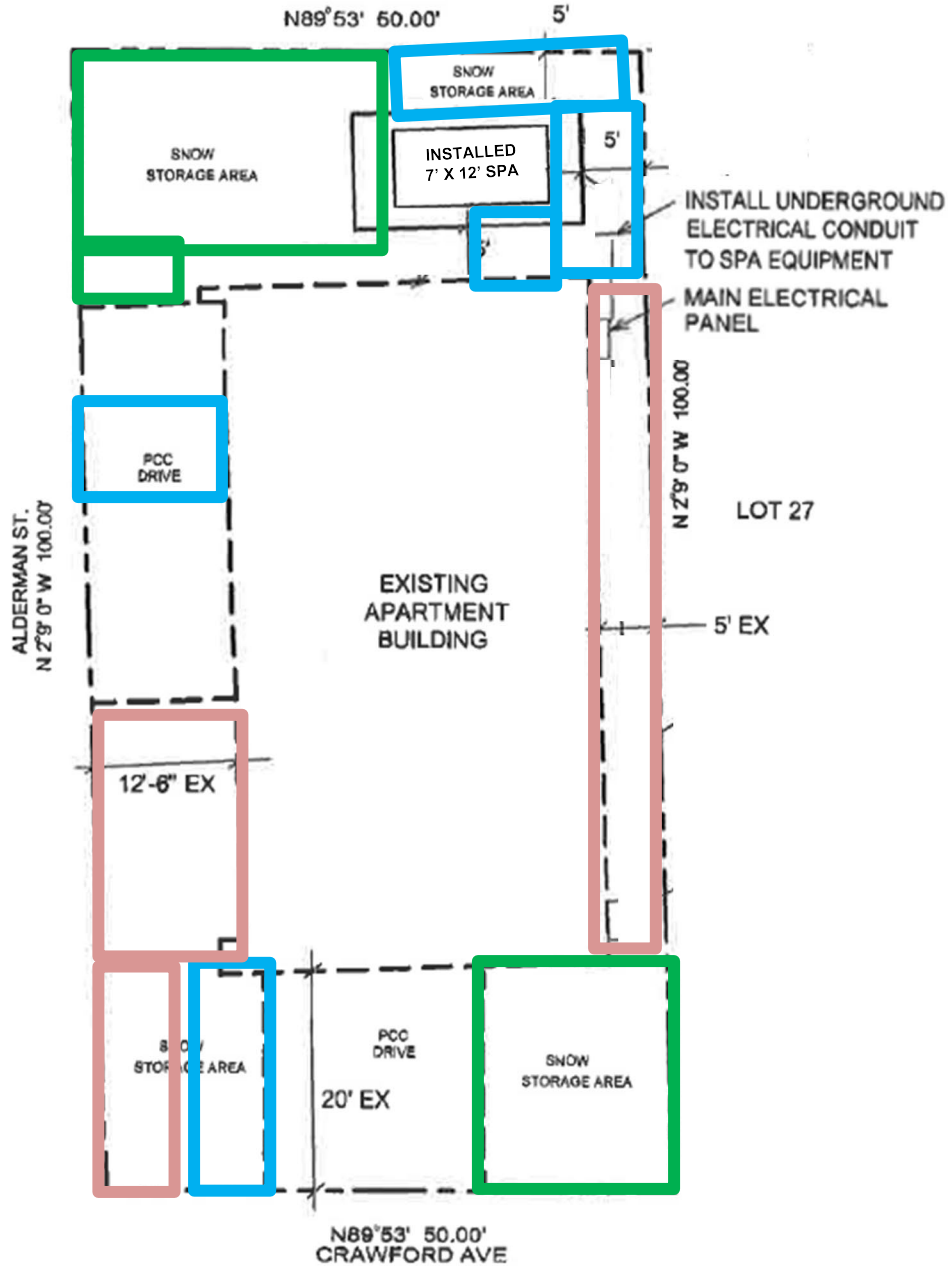

206 S. CRAWFORD JUNE LAKE, CA 93529

LOT 27

SITE PLAN