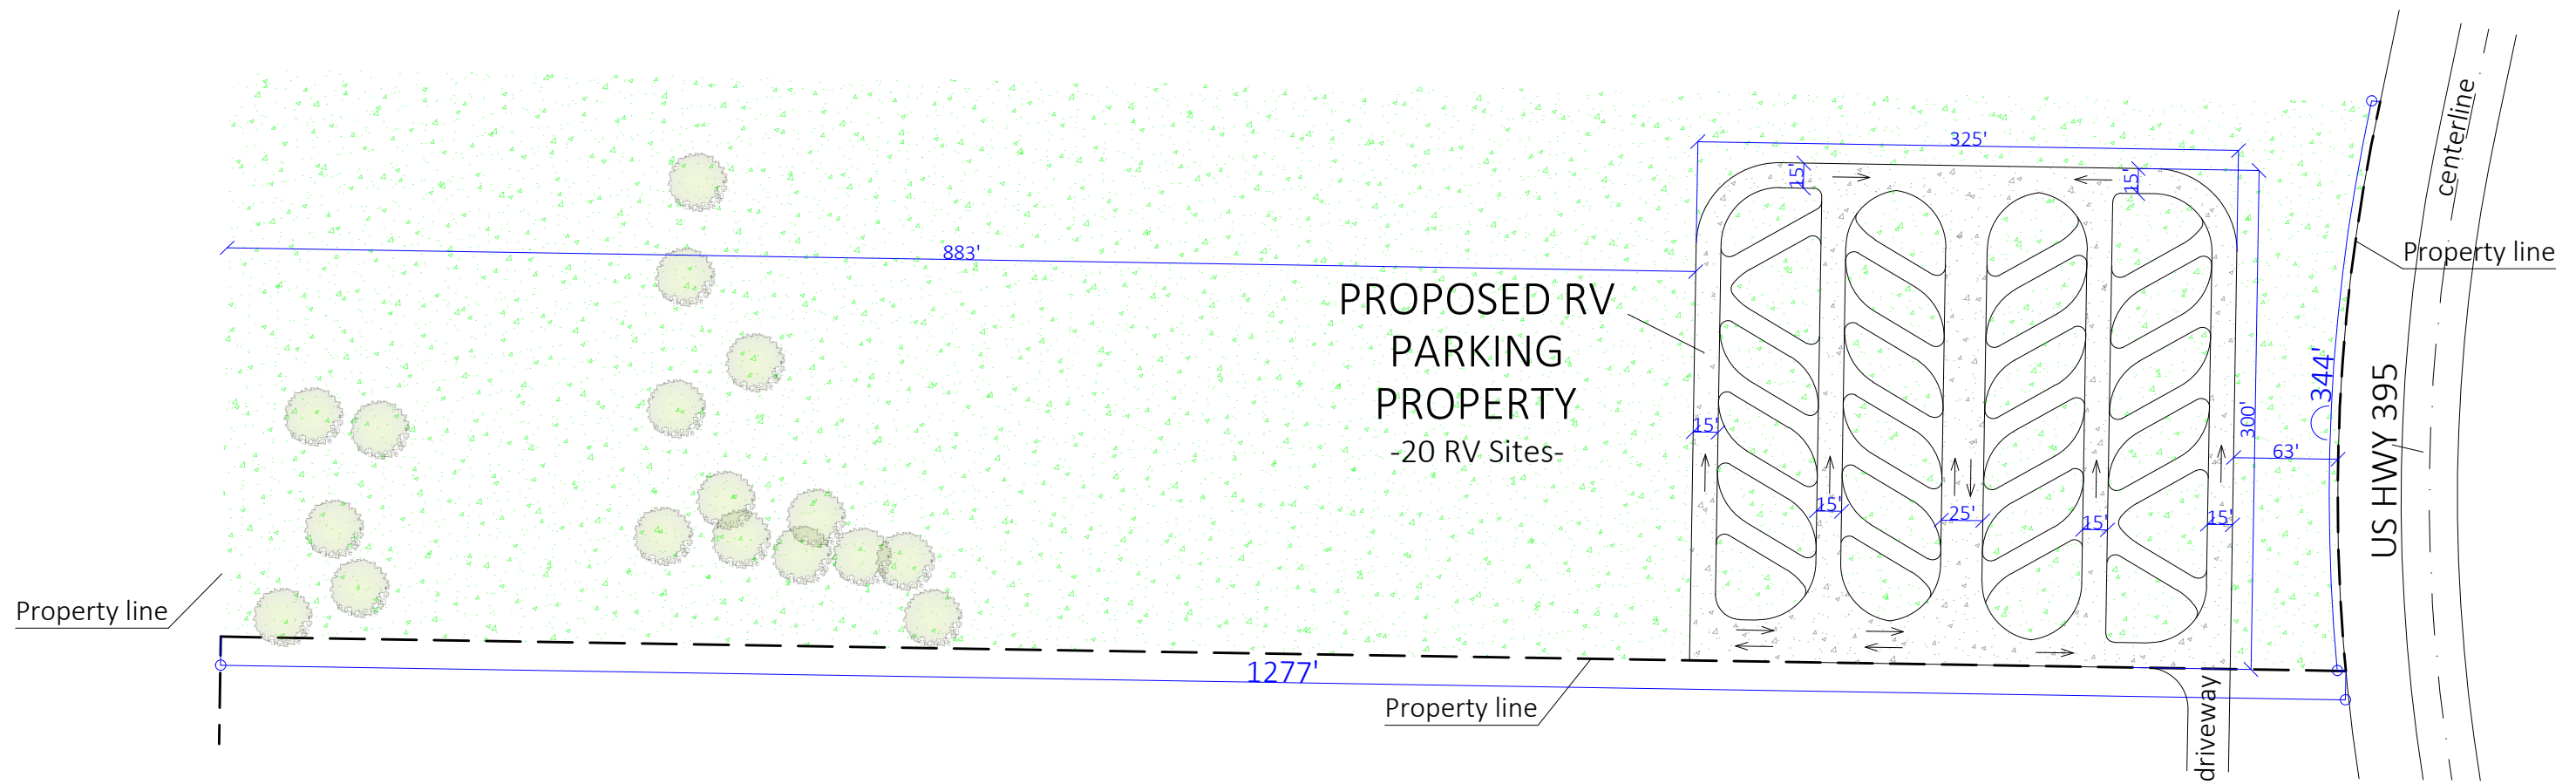

SITE PLAN

Mono County

Parcel ID: 002-060-001-000

Lot area: 10 Acres

Plot Size: 11"x17"

scale 1"=100'

**110437 US Highway 395
Coleville, CA 96107**