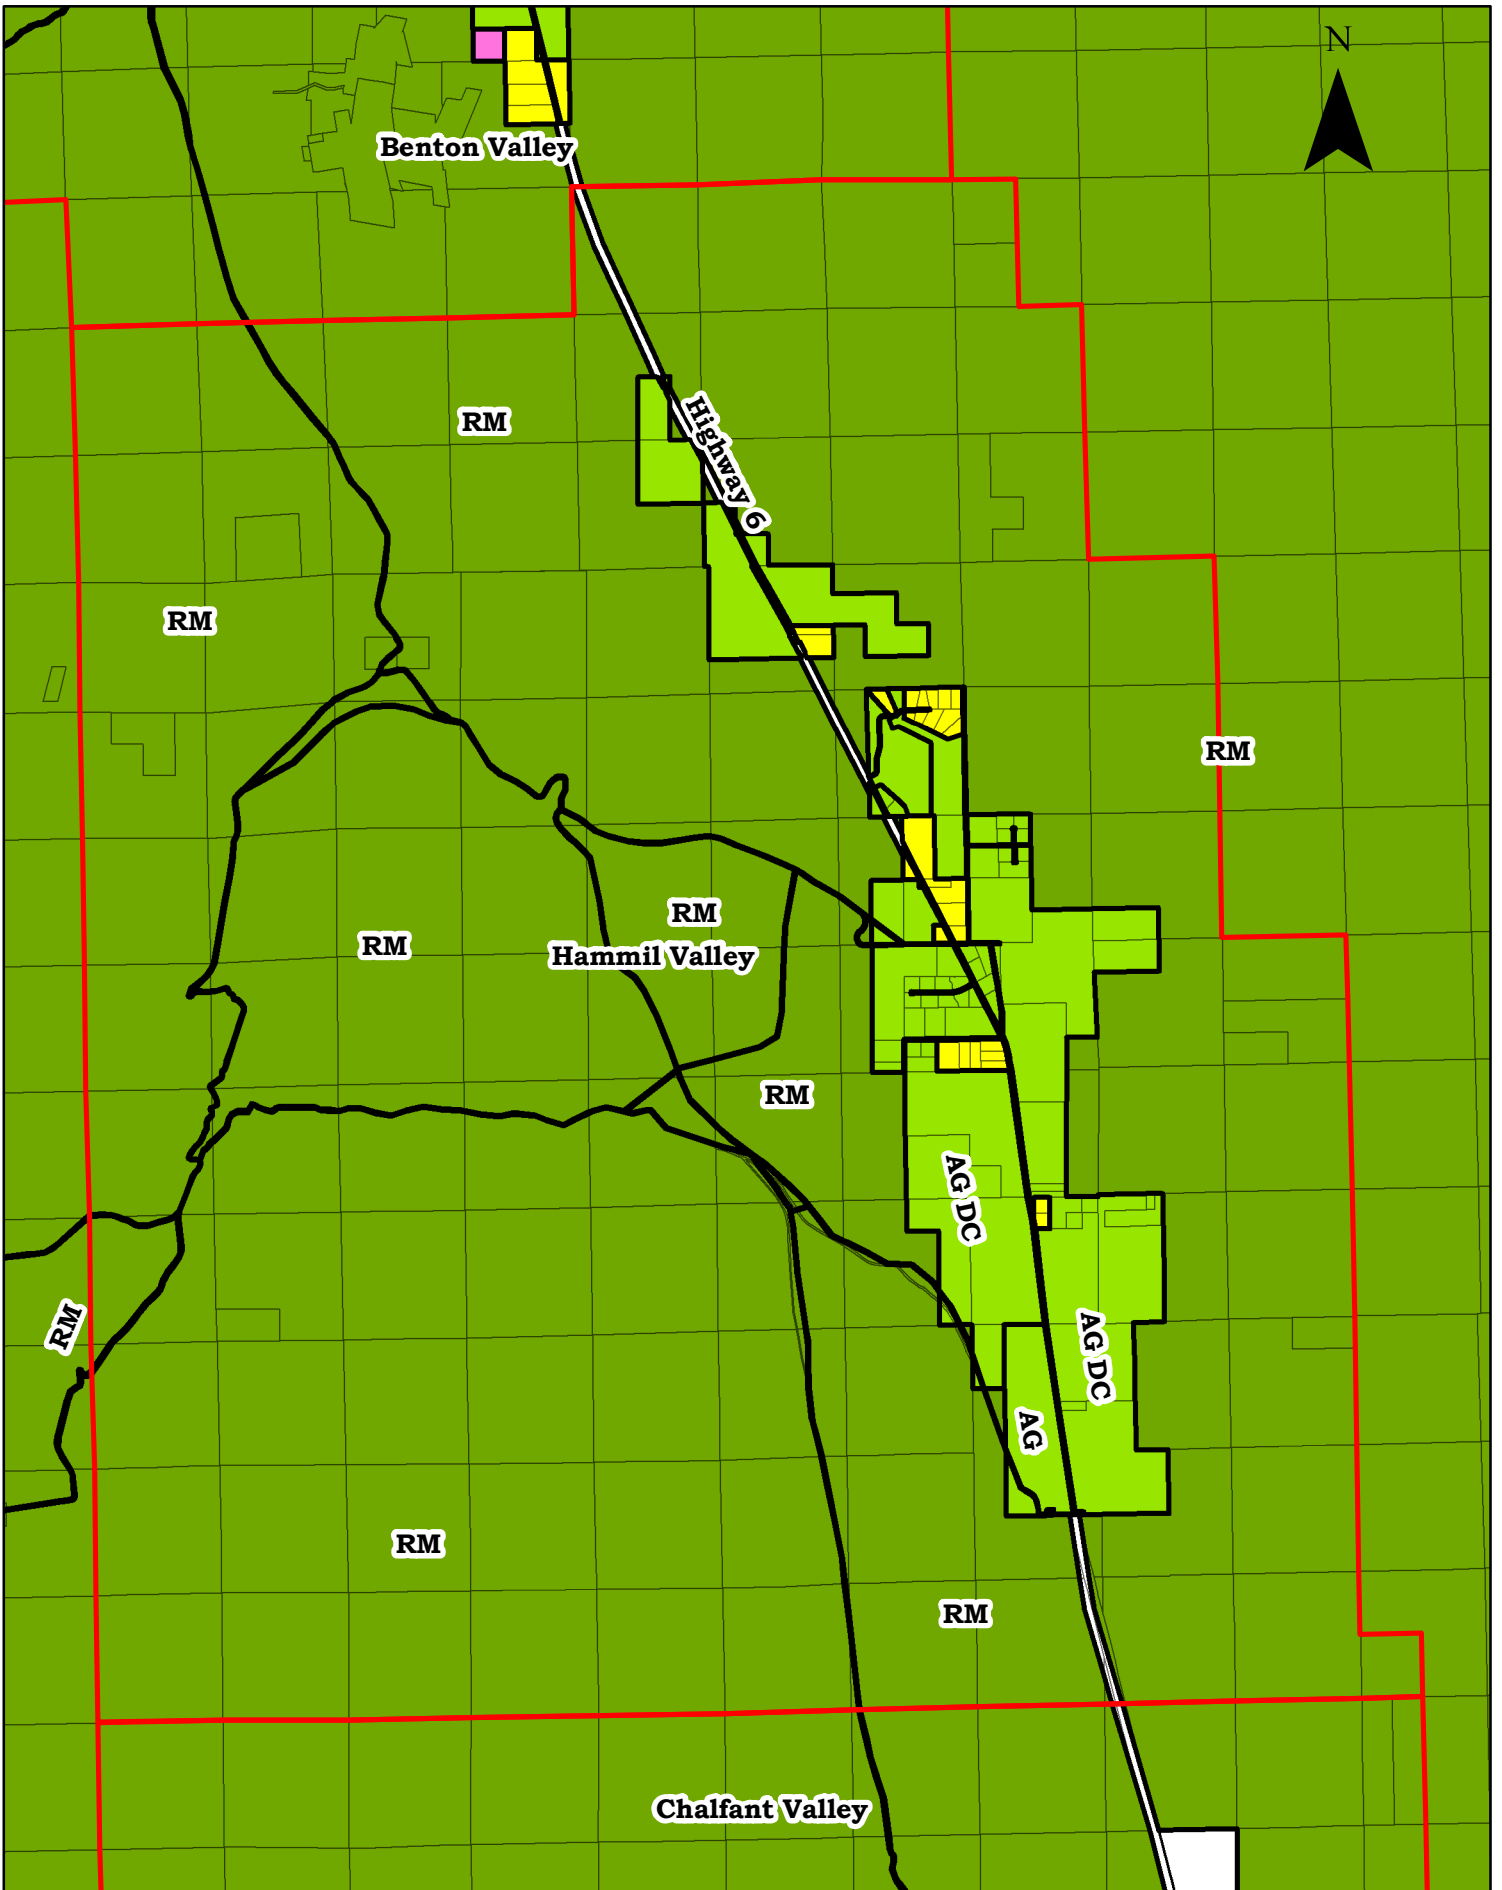

Planning Area: Antelope Valley

**Swauger Creek**

Planning Area: Bridgeport

Planning Area: Bodie Hills

Planning Area: Mono Basin North

Planning Area: Mono Basin South

Planning Area: June Lake

Planning Area: Mammoth Vicinity

Planning Area: Long Valley

Planning Area: Wheeler Crest

Planning Area: Benton Valley

Planning Area: Hammil Valley

Planning Area: Chalfant Valley

N

Planning Area: Oasis