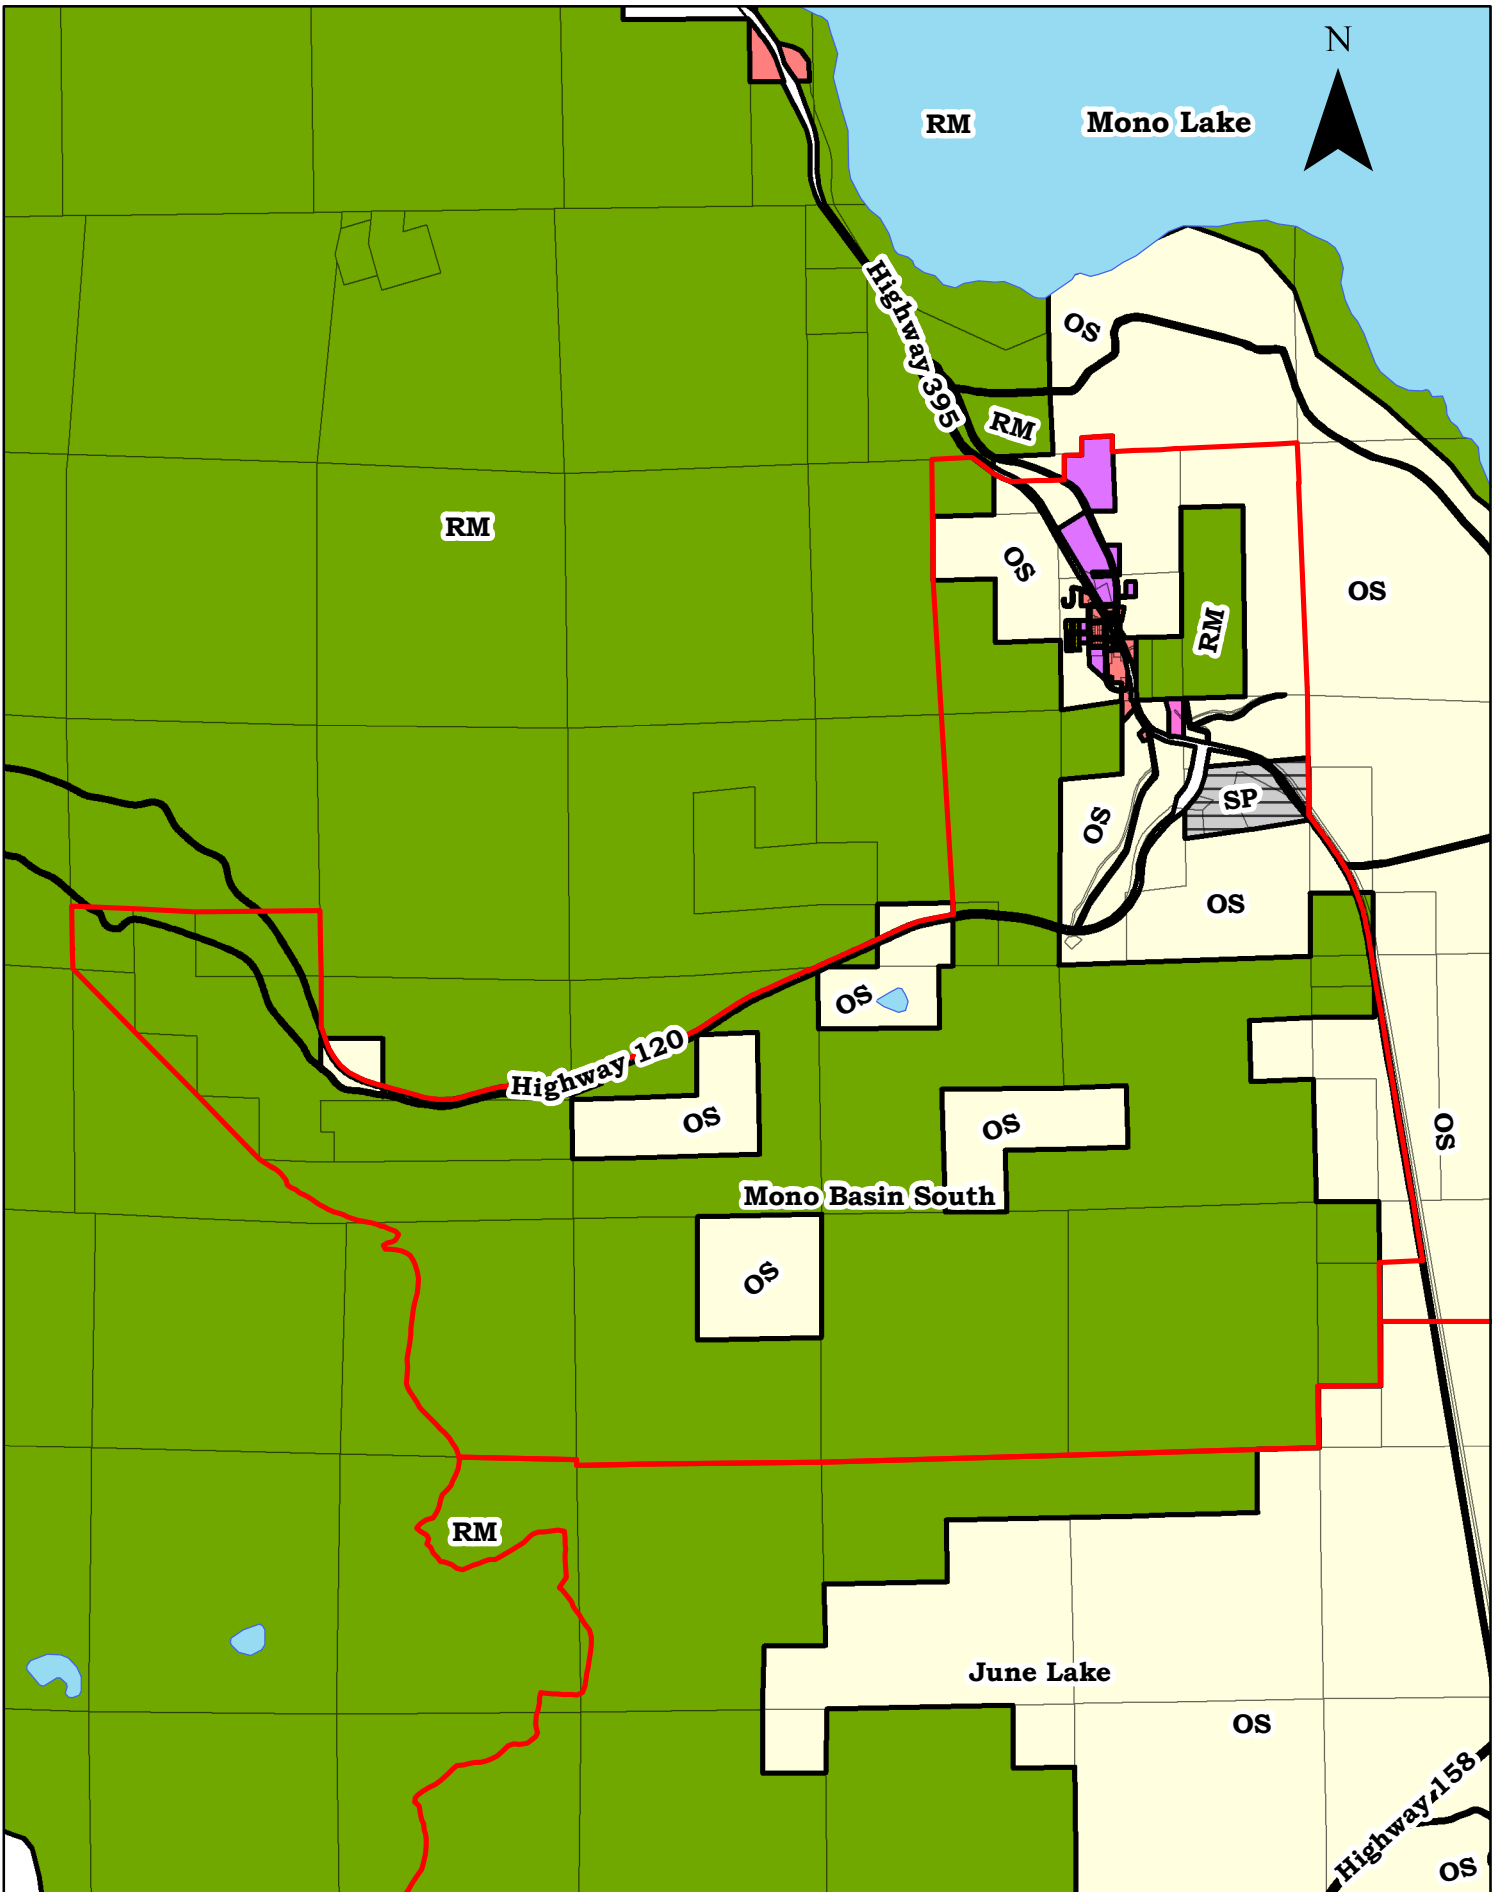

Planning Area: Antelope Valley

**Swauger Creek**

Planning Area: Bridgeport

Planning Area: Bodie Hills

Planning Area: Mono Basin North

Planning Area: Mono Basin South

Planning Area: June Lake

Planning Area: Mammoth Vicinity

Planning Area: Long Valley

Planning Area: Wheeler Crest

Planning Area: Benton Valley

Planning Area: Hammil Valley

Planning Area: Chalfant Valley

N

Planning Area: Oasis