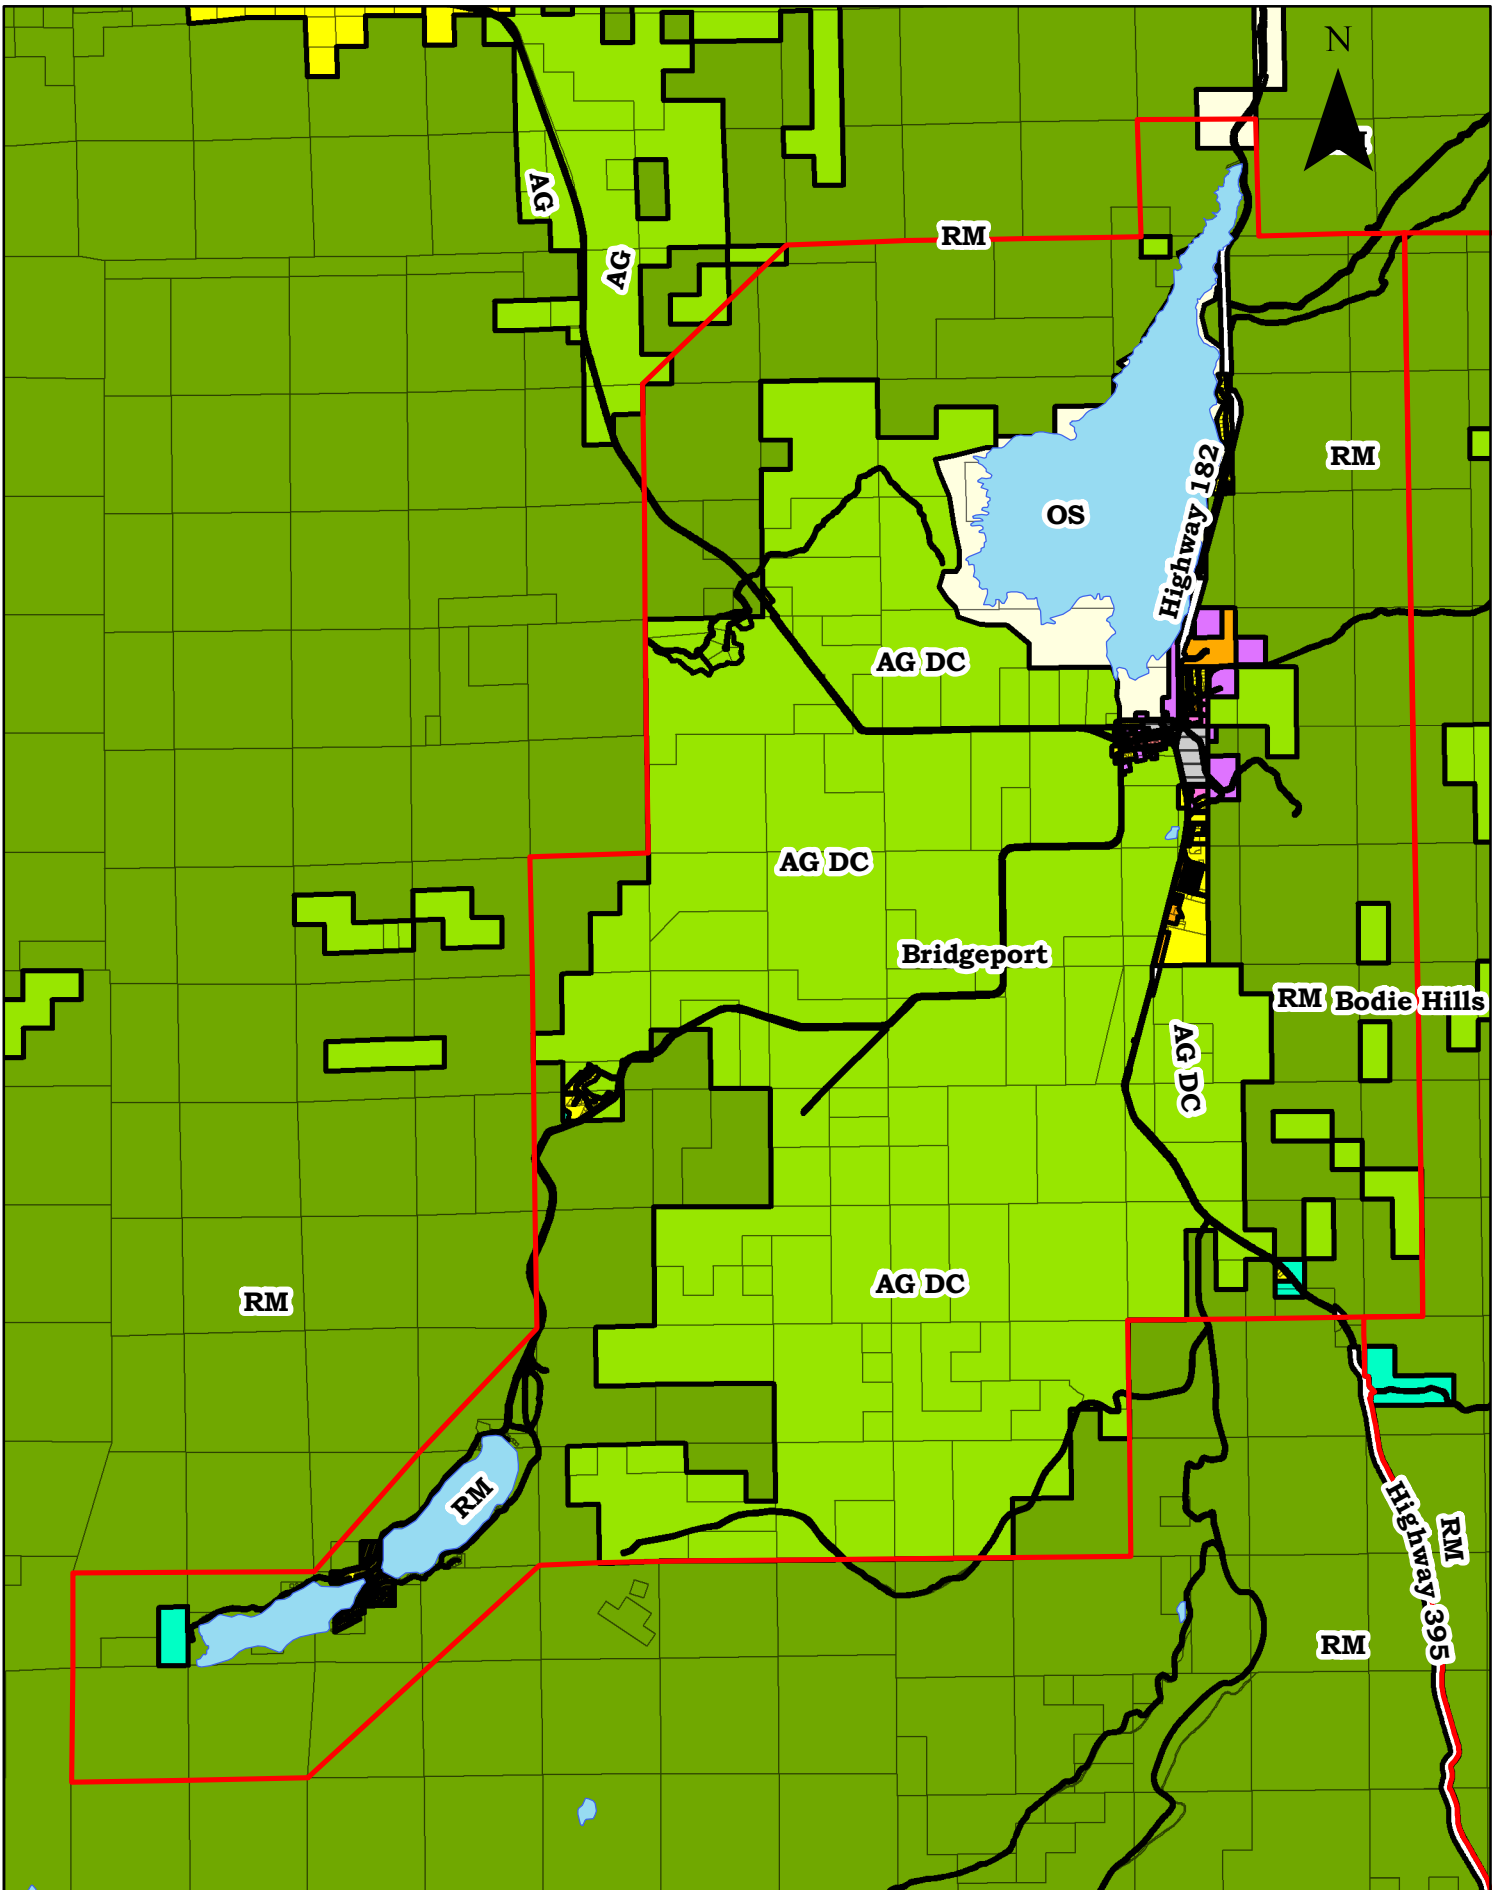

Planning Area: Antelope Valley

**Swauger Creek**

Planning Area: Bridgeport

Planning Area: Bodie Hills

Planning Area: Mono Basin North

Planning Area: Mono Basin South

Planning Area: June Lake

Planning Area: Mammoth Vicinity

Planning Area: Long Valley

Planning Area: Wheeler Crest

Planning Area: Benton Valley

Planning Area: Hammil Valley

Planning Area: Chalfant Valley

N

Planning Area: Oasis