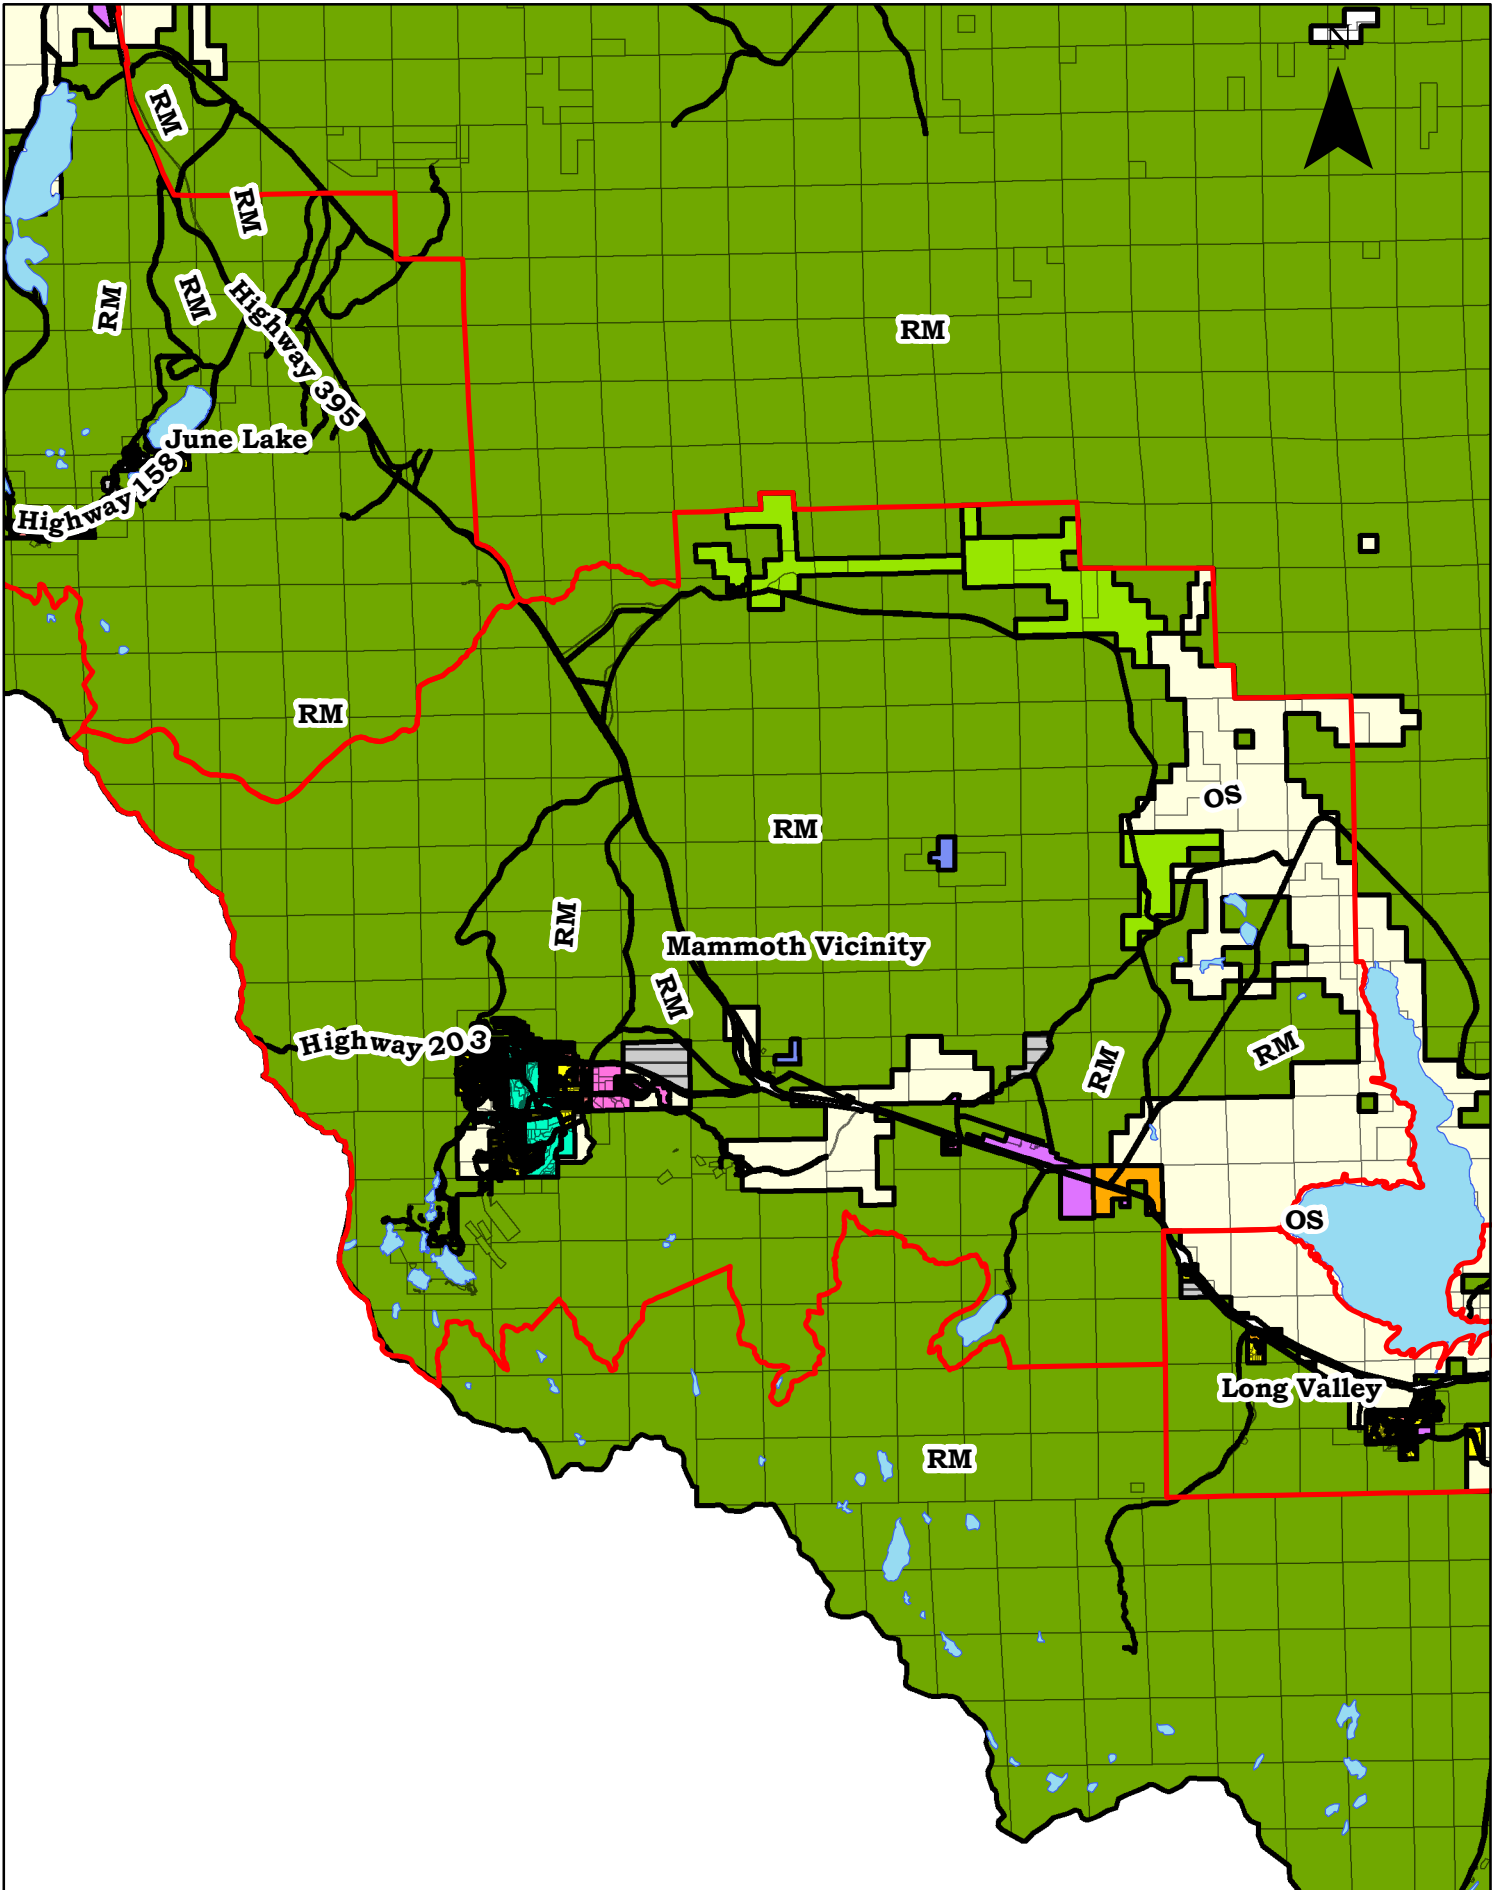

Planning Area: Antelope Valley

**Swauger Creek**

Planning Area: Bridgeport

Planning Area: Bodie Hills

Planning Area: Mono Basin North

Planning Area: Mono Basin South

Planning Area: June Lake

Planning Area: Mammoth Vicinity

Planning Area: Long Valley

Planning Area: Wheeler Crest

Planning Area: Benton Valley

Planning Area: Hammil Valley

Planning Area: Chalfant Valley

N

Planning Area: Oasis