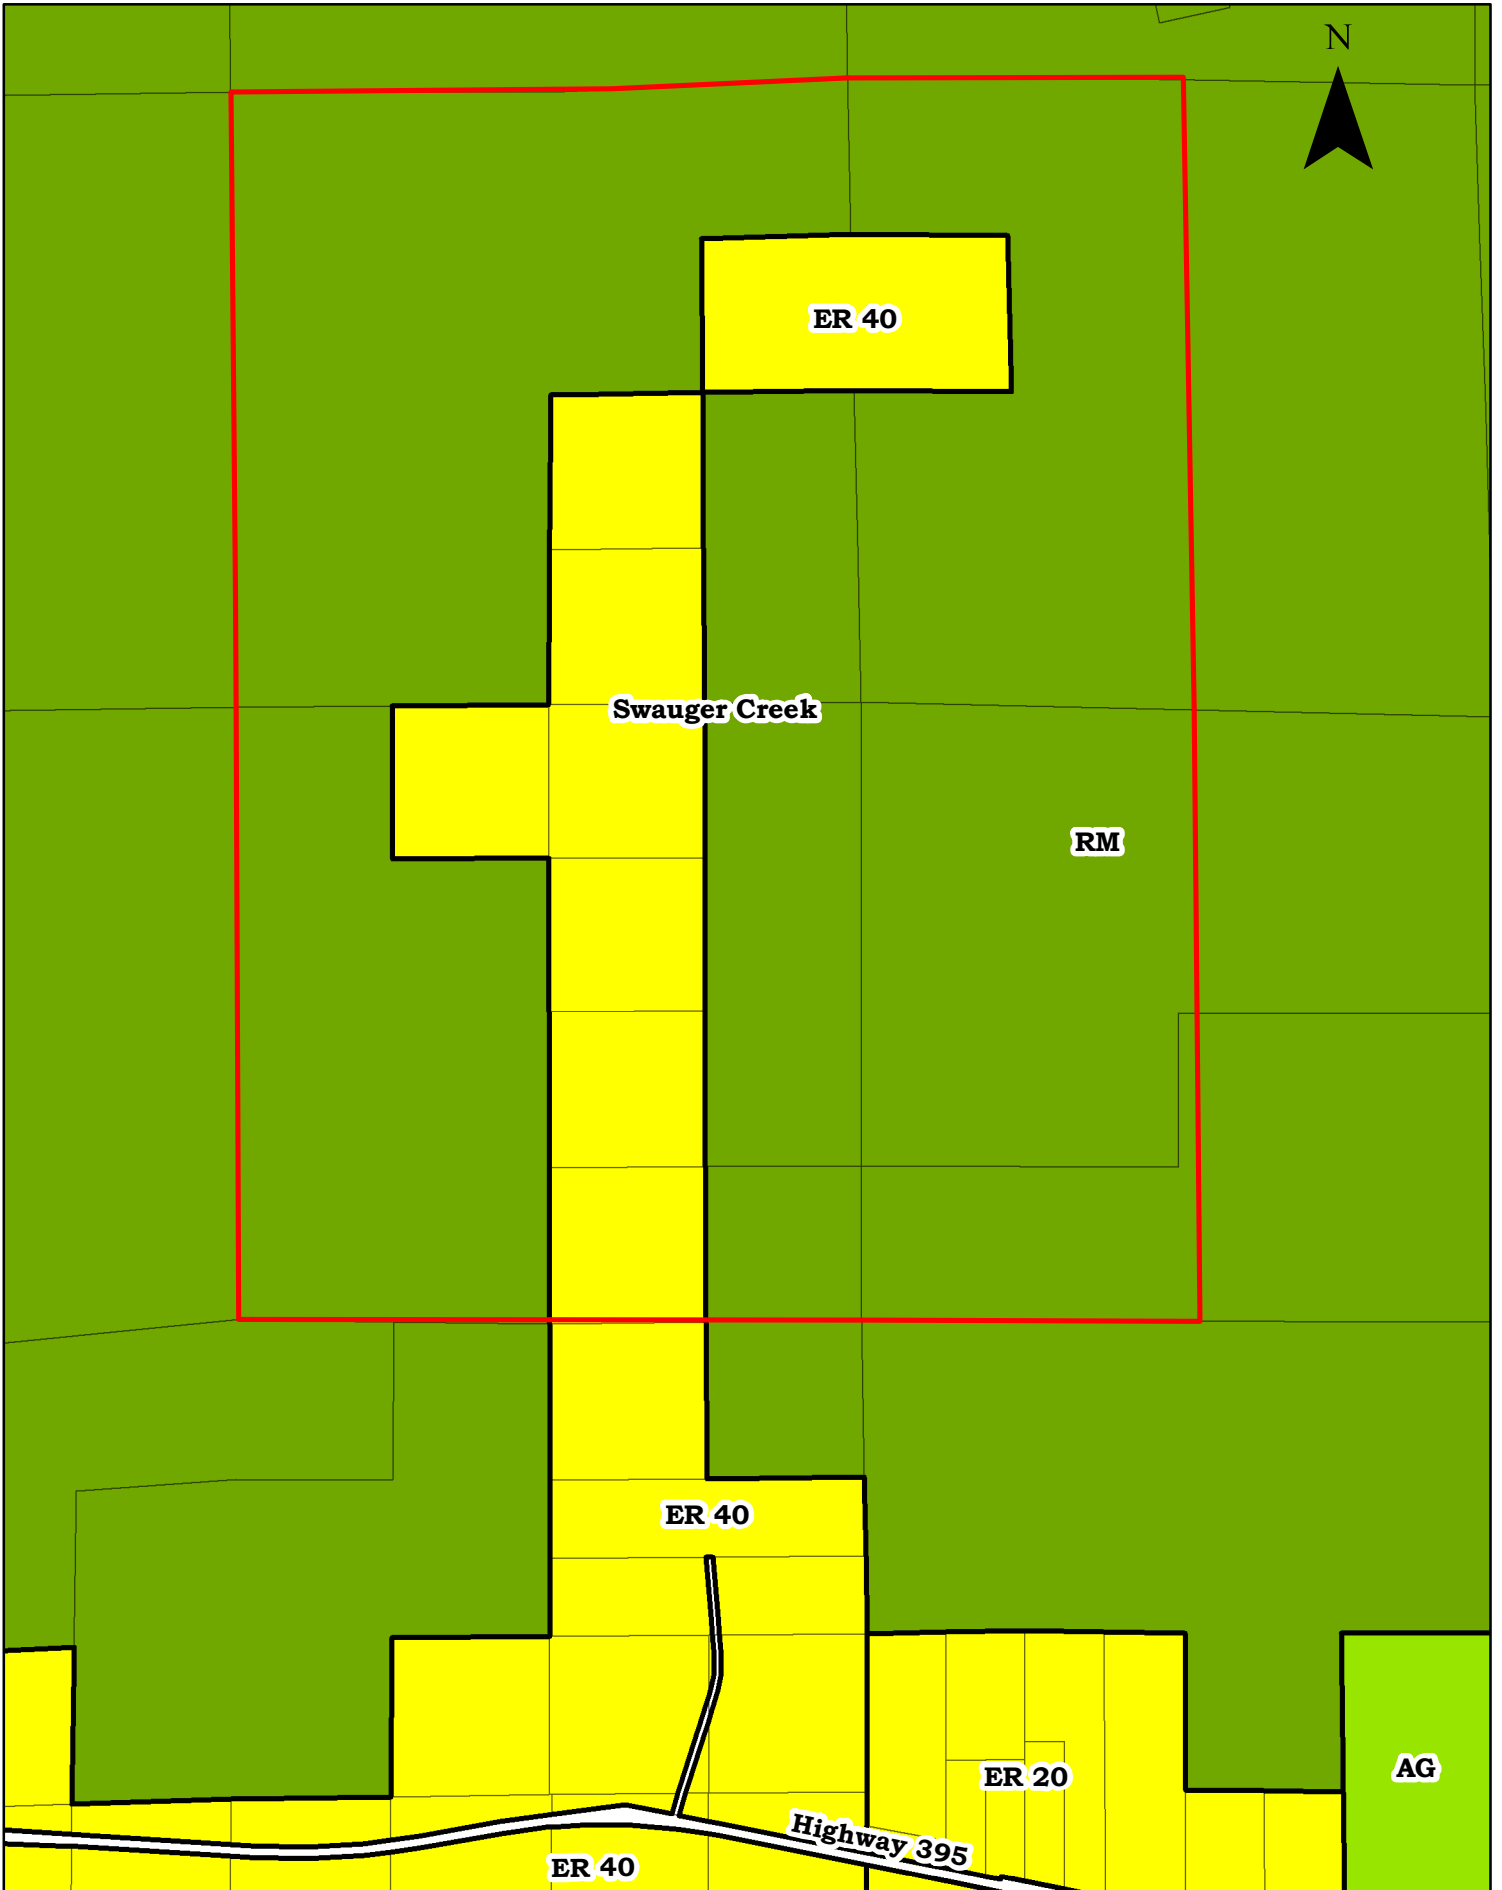

Planning Area: Antelope Valley

**Swauger Creek**

Planning Area: Bridgeport

Planning Area: Bodie Hills

Planning Area: Mono Basin North

Planning Area: Mono Basin South

Planning Area: June Lake

Planning Area: Mammoth Vicinity

Planning Area: Long Valley

Planning Area: Wheeler Crest

Planning Area: Benton Valley

Planning Area: Hammil Valley

Planning Area: Chalfant Valley

N

Planning Area: Oasis