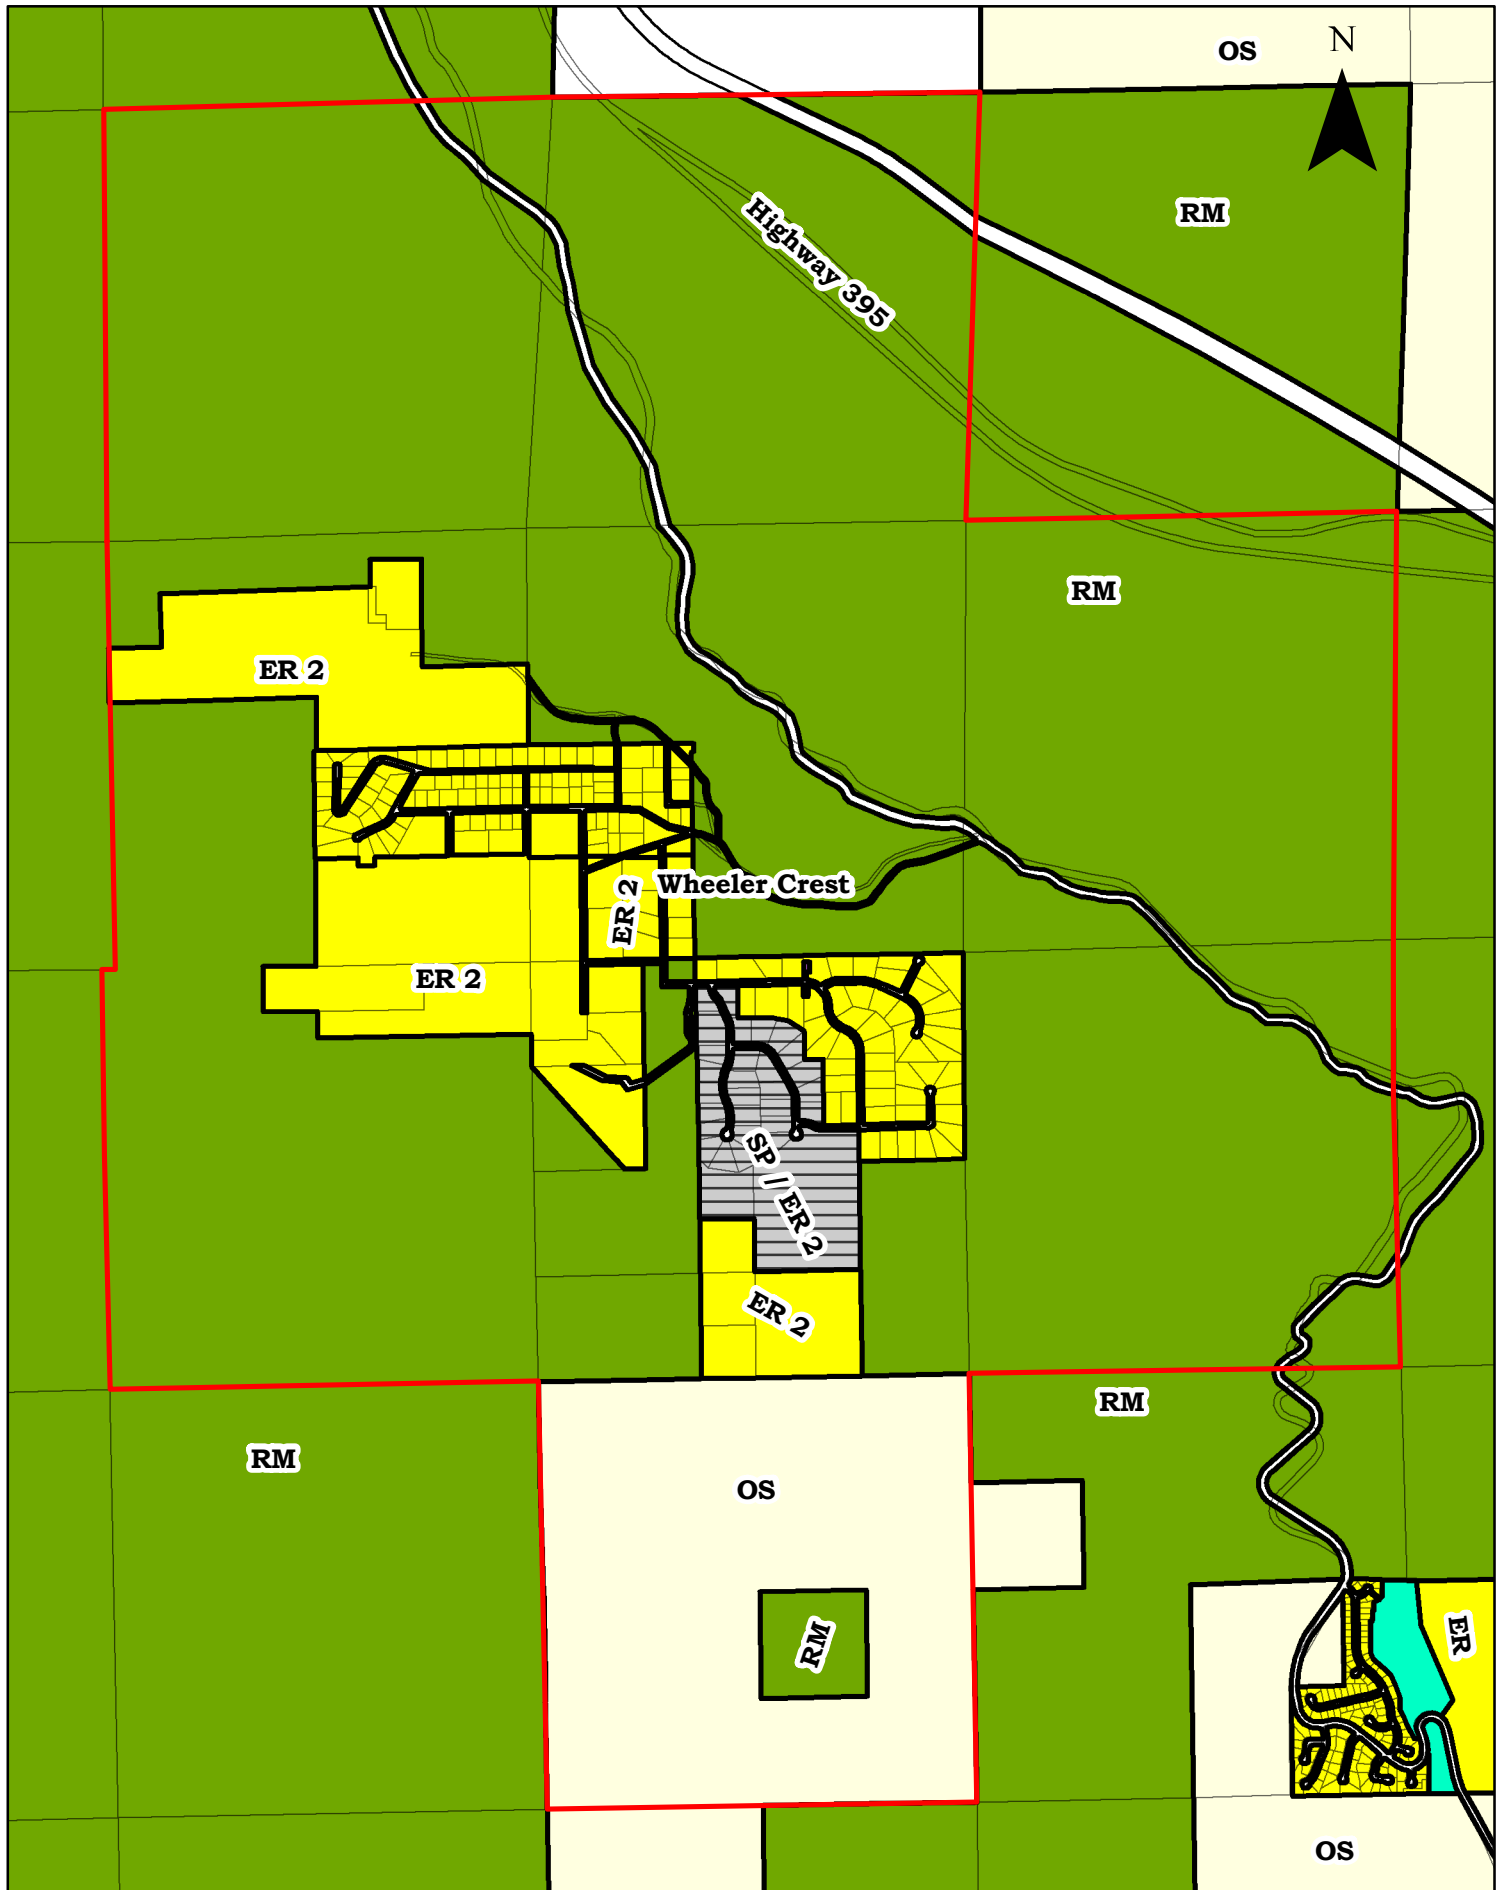

Planning Area: Antelope Valley

**Swauger Creek**

Planning Area: Bridgeport

Planning Area: Bodie Hills

Planning Area: Mono Basin North

Planning Area: Mono Basin South

Planning Area: June Lake

Planning Area: Mammoth Vicinity

Planning Area: Long Valley

Planning Area: Wheeler Crest

Planning Area: Benton Valley

Planning Area: Hammil Valley

Planning Area: Chalfant Valley

N

Planning Area: Oasis