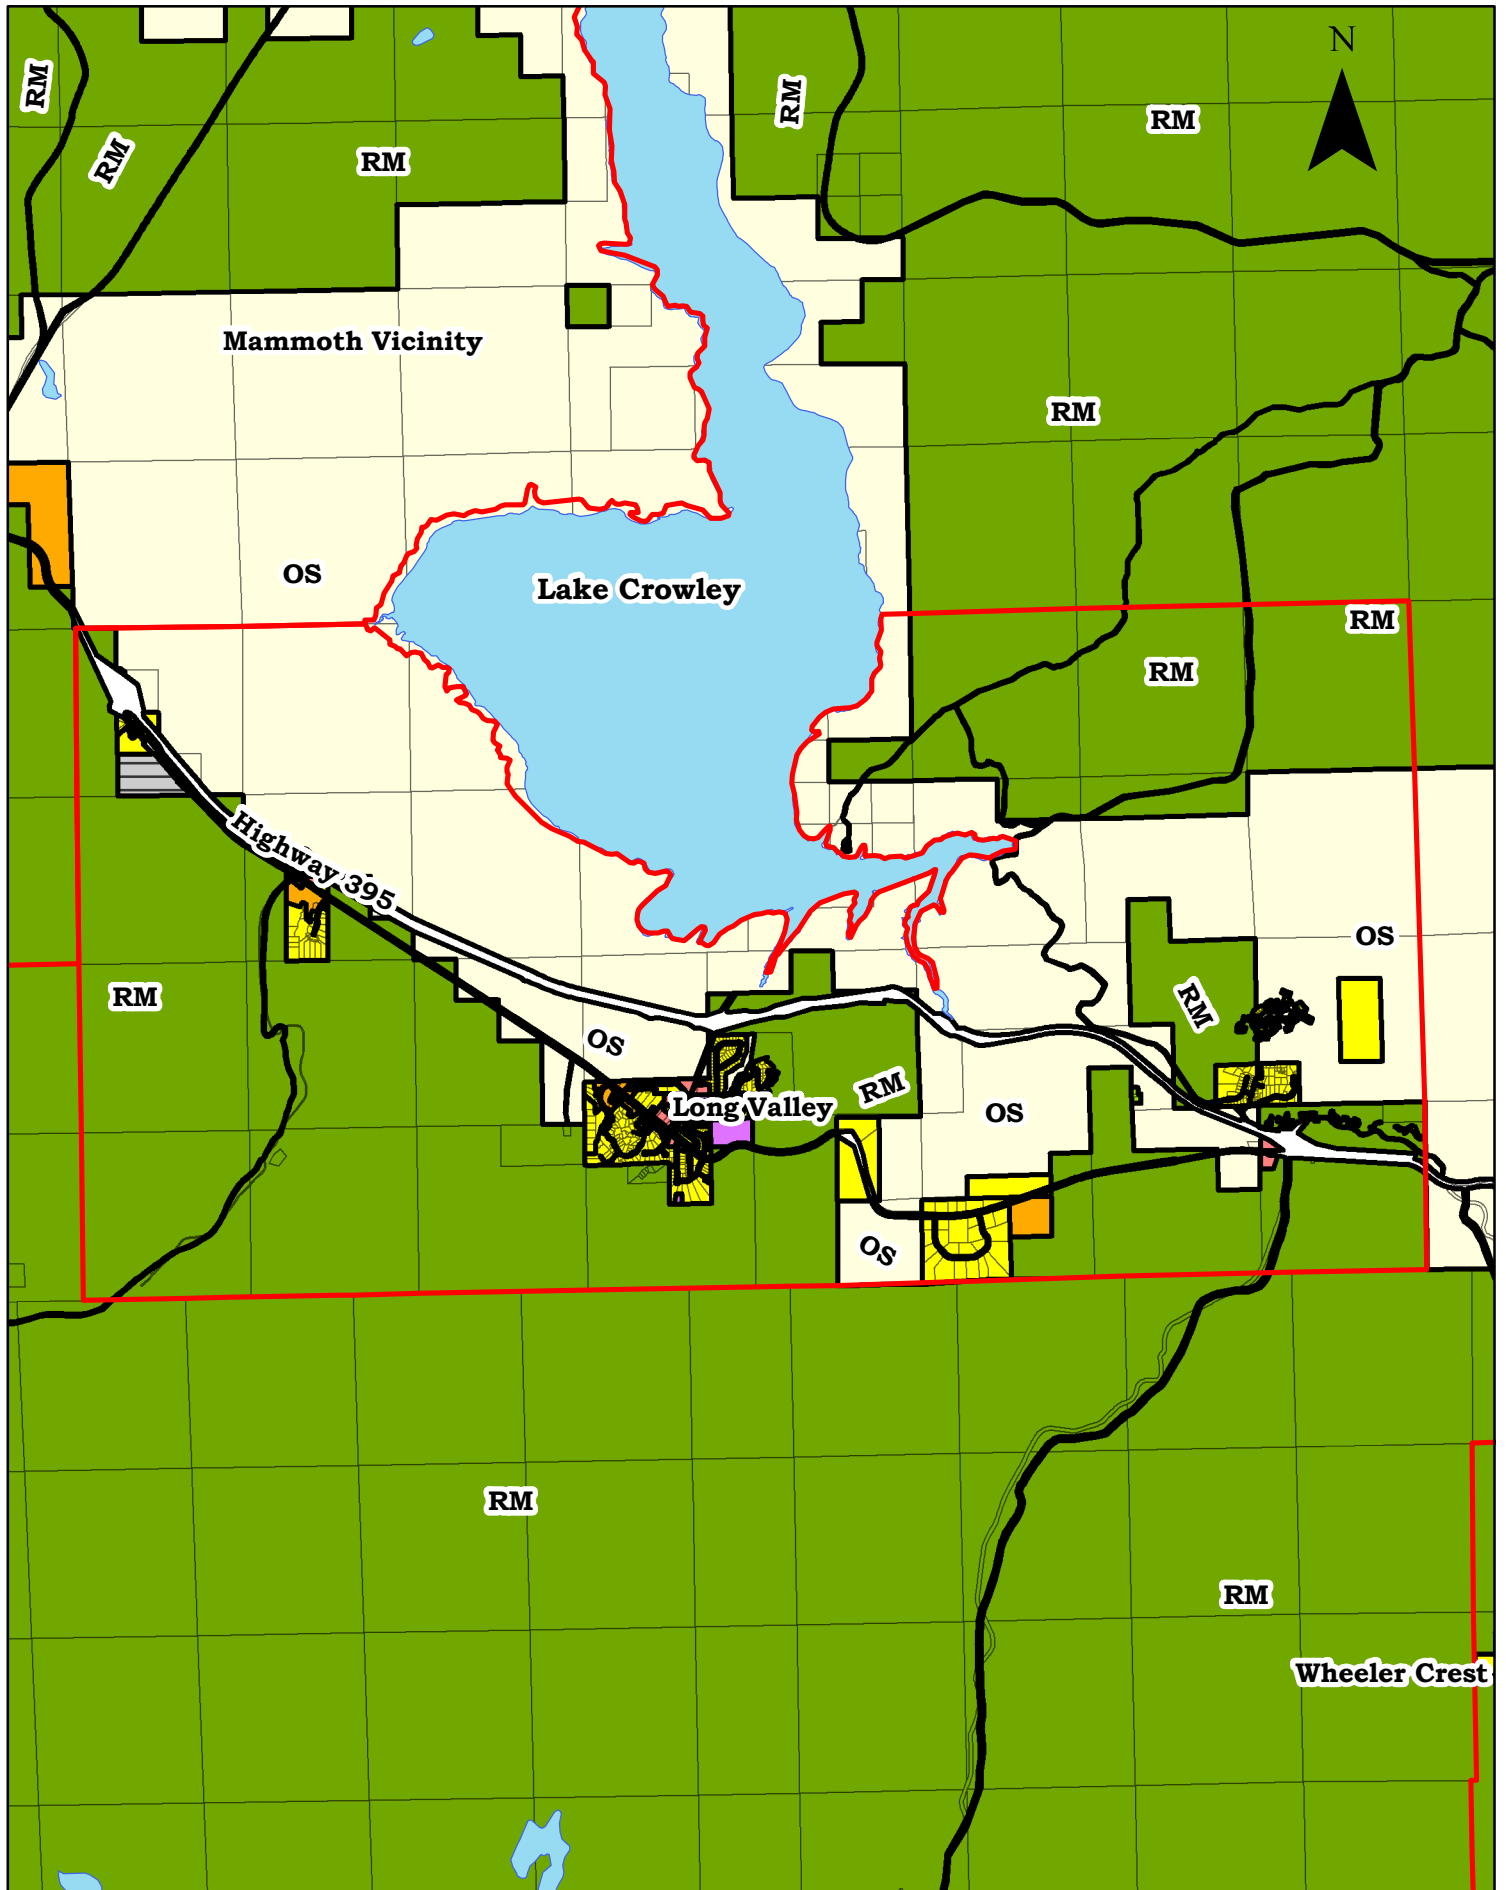

Planning Area: Antelope Valley

**Swauger Creek**

Planning Area: Bridgeport

Planning Area: Bodie Hills

Planning Area: Mono Basin North

Planning Area: Mono Basin South

Planning Area: June Lake

Planning Area: Mammoth Vicinity

Planning Area: Long Valley

Planning Area: Wheeler Crest

Planning Area: Benton Valley

Planning Area: Hammil Valley

Planning Area: Chalfant Valley

N

Planning Area: Oasis