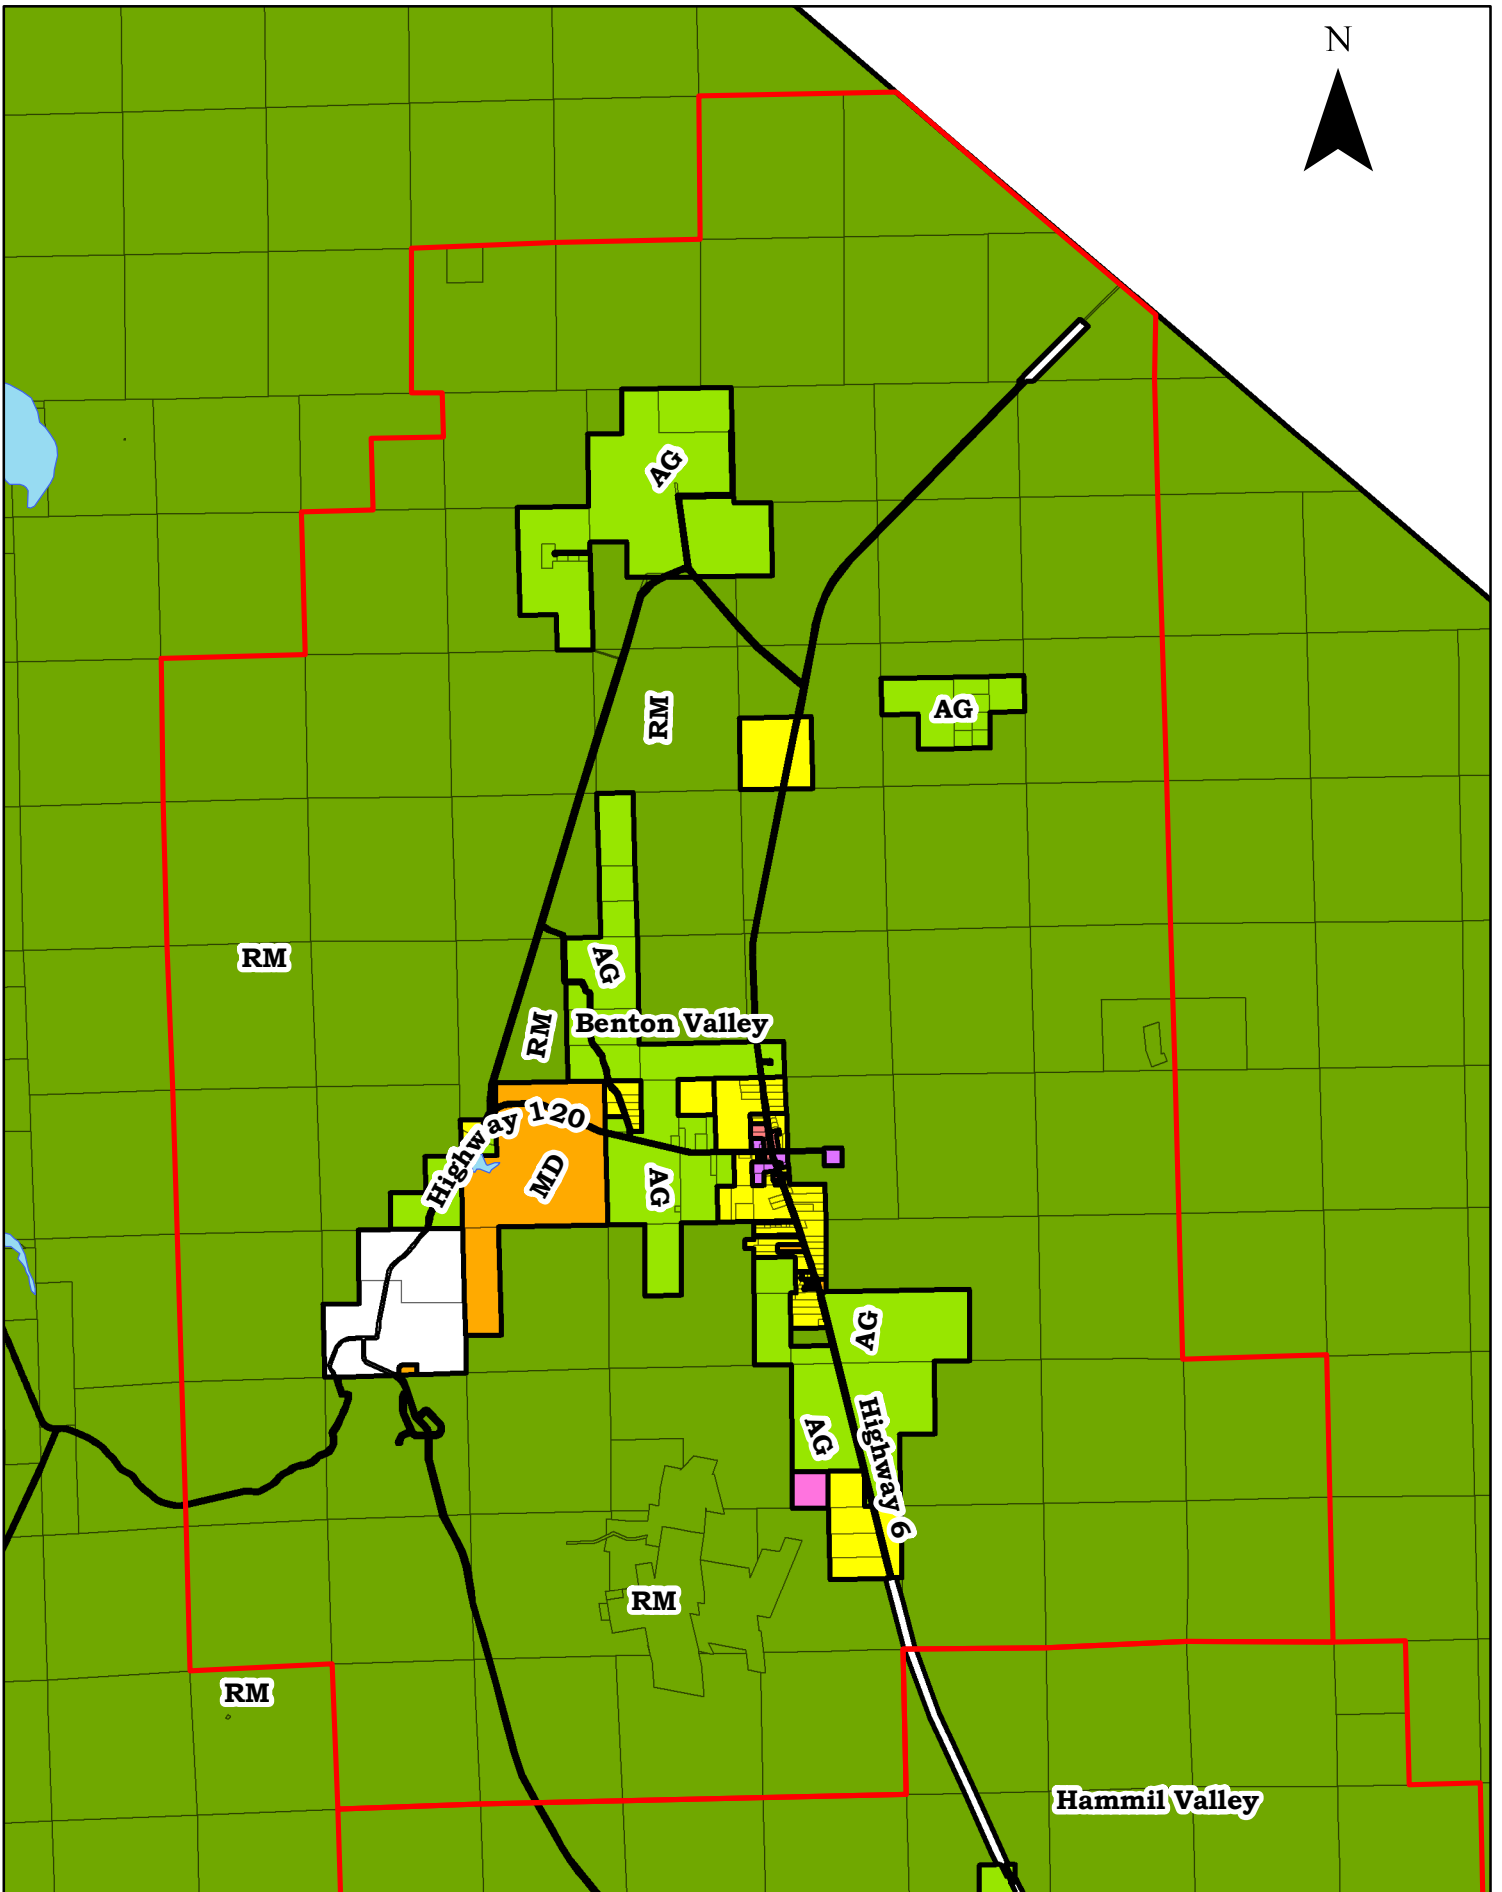

Planning Area: Antelope Valley

**Swauger Creek**

Planning Area: Bridgeport

Planning Area: Bodie Hills

Planning Area: Mono Basin North

Planning Area: Mono Basin South

Planning Area: June Lake

Planning Area: Mammoth Vicinity

Planning Area: Long Valley

Planning Area: Wheeler Crest

Planning Area: Benton Valley

Planning Area: Hammil Valley

Planning Area: Chalfant Valley

N

Planning Area: Oasis