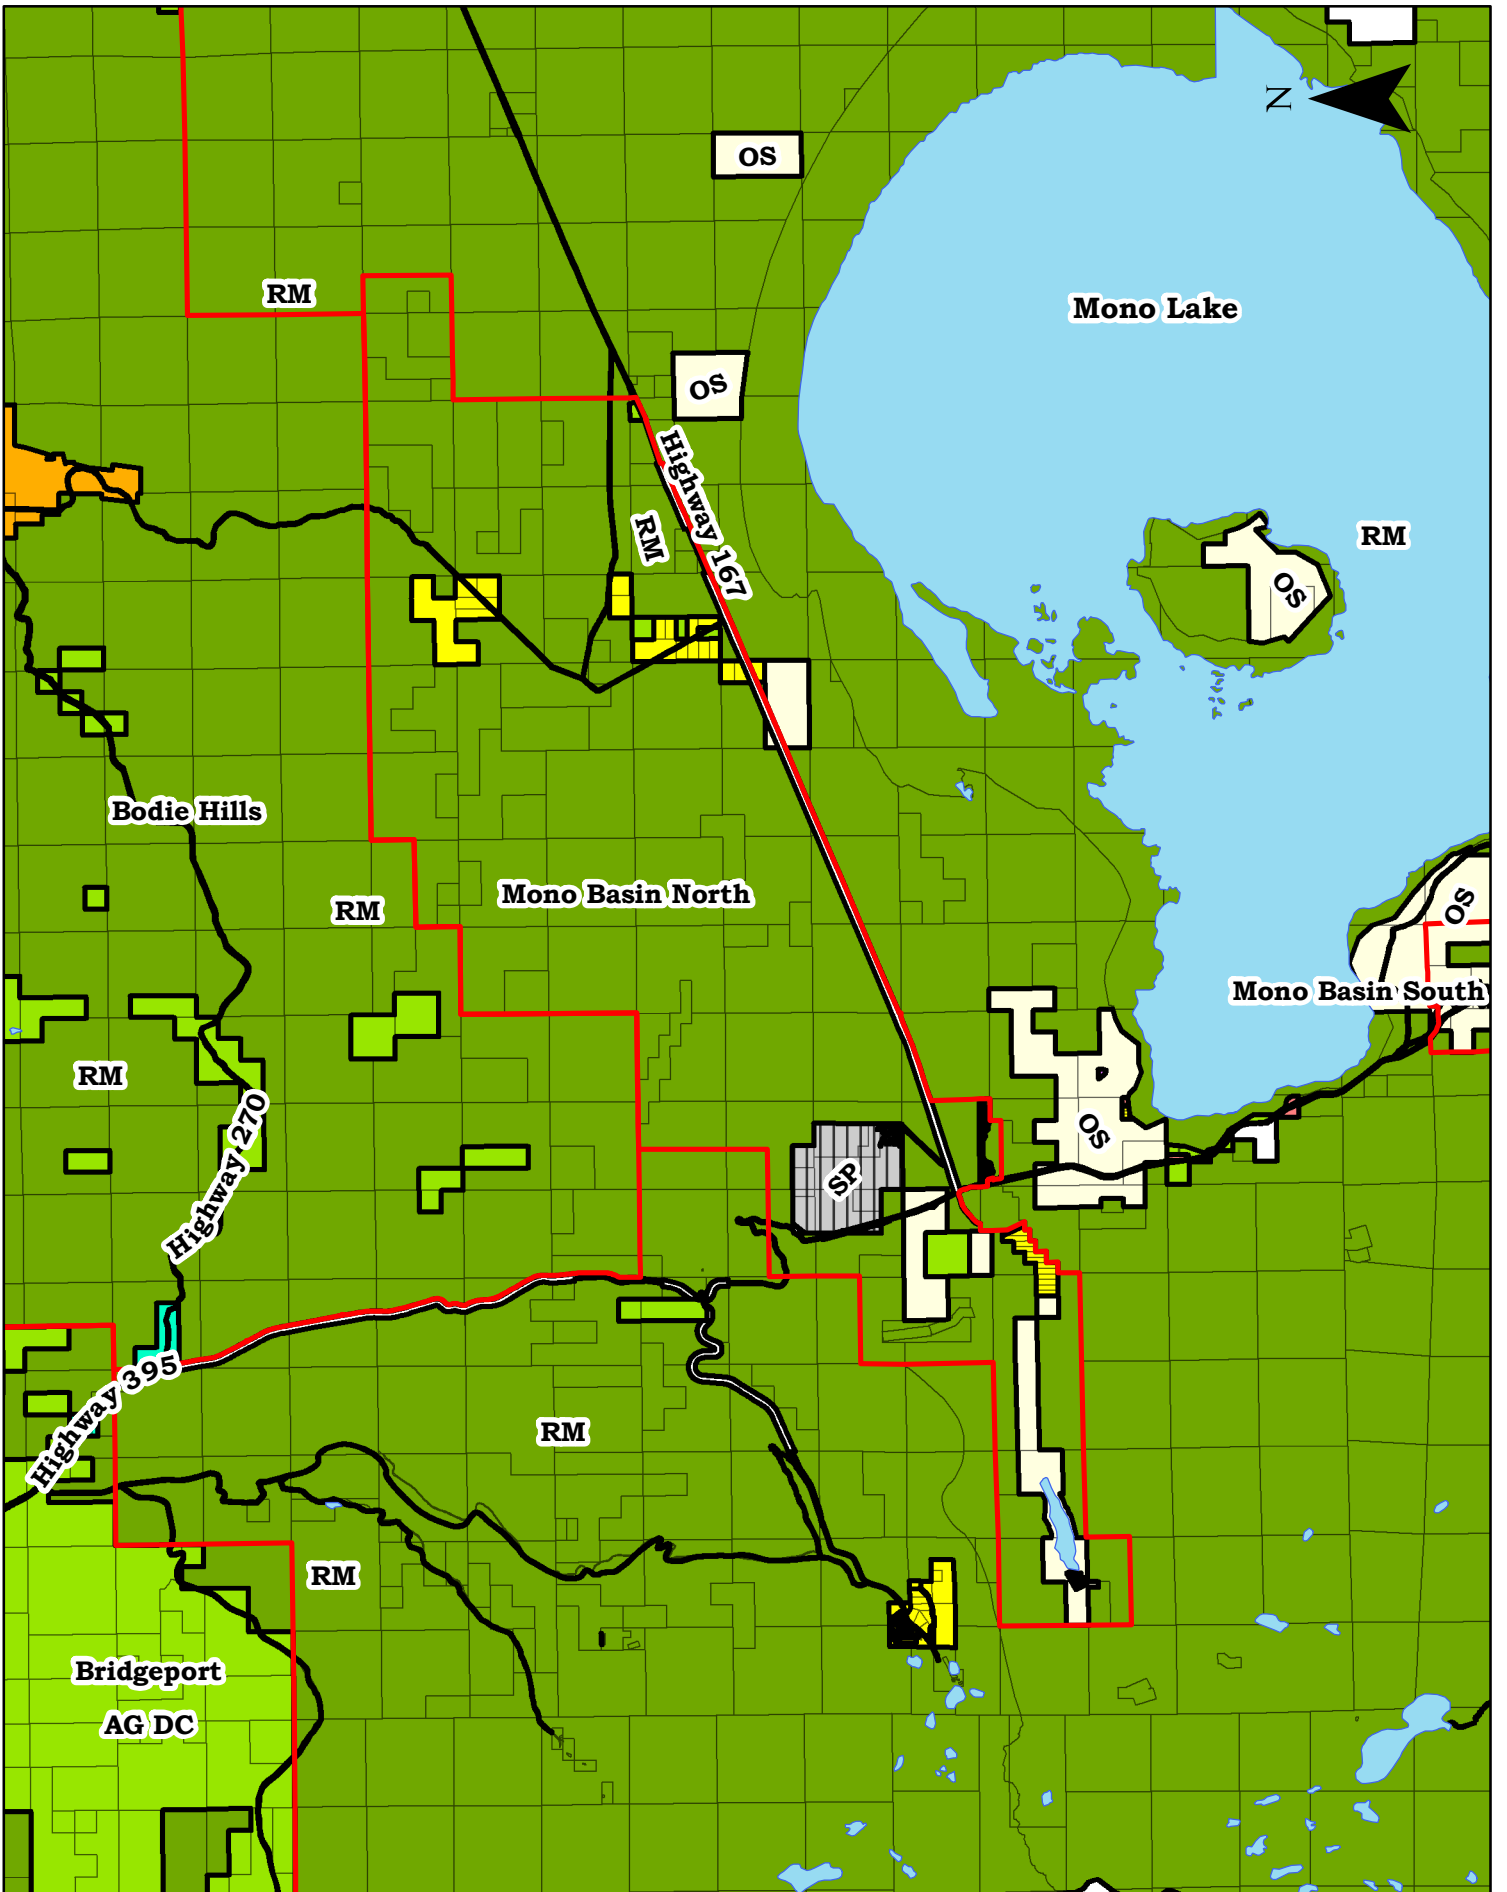

Planning Area: Antelope Valley

**Swauger Creek**

Planning Area: Bridgeport

Planning Area: Bodie Hills

Planning Area: Mono Basin North

Planning Area: Mono Basin South

Planning Area: June Lake

Planning Area: Mammoth Vicinity

Planning Area: Long Valley

Planning Area: Wheeler Crest

Planning Area: Benton Valley

Planning Area: Hammil Valley

Planning Area: Chalfant Valley

N

Planning Area: Oasis