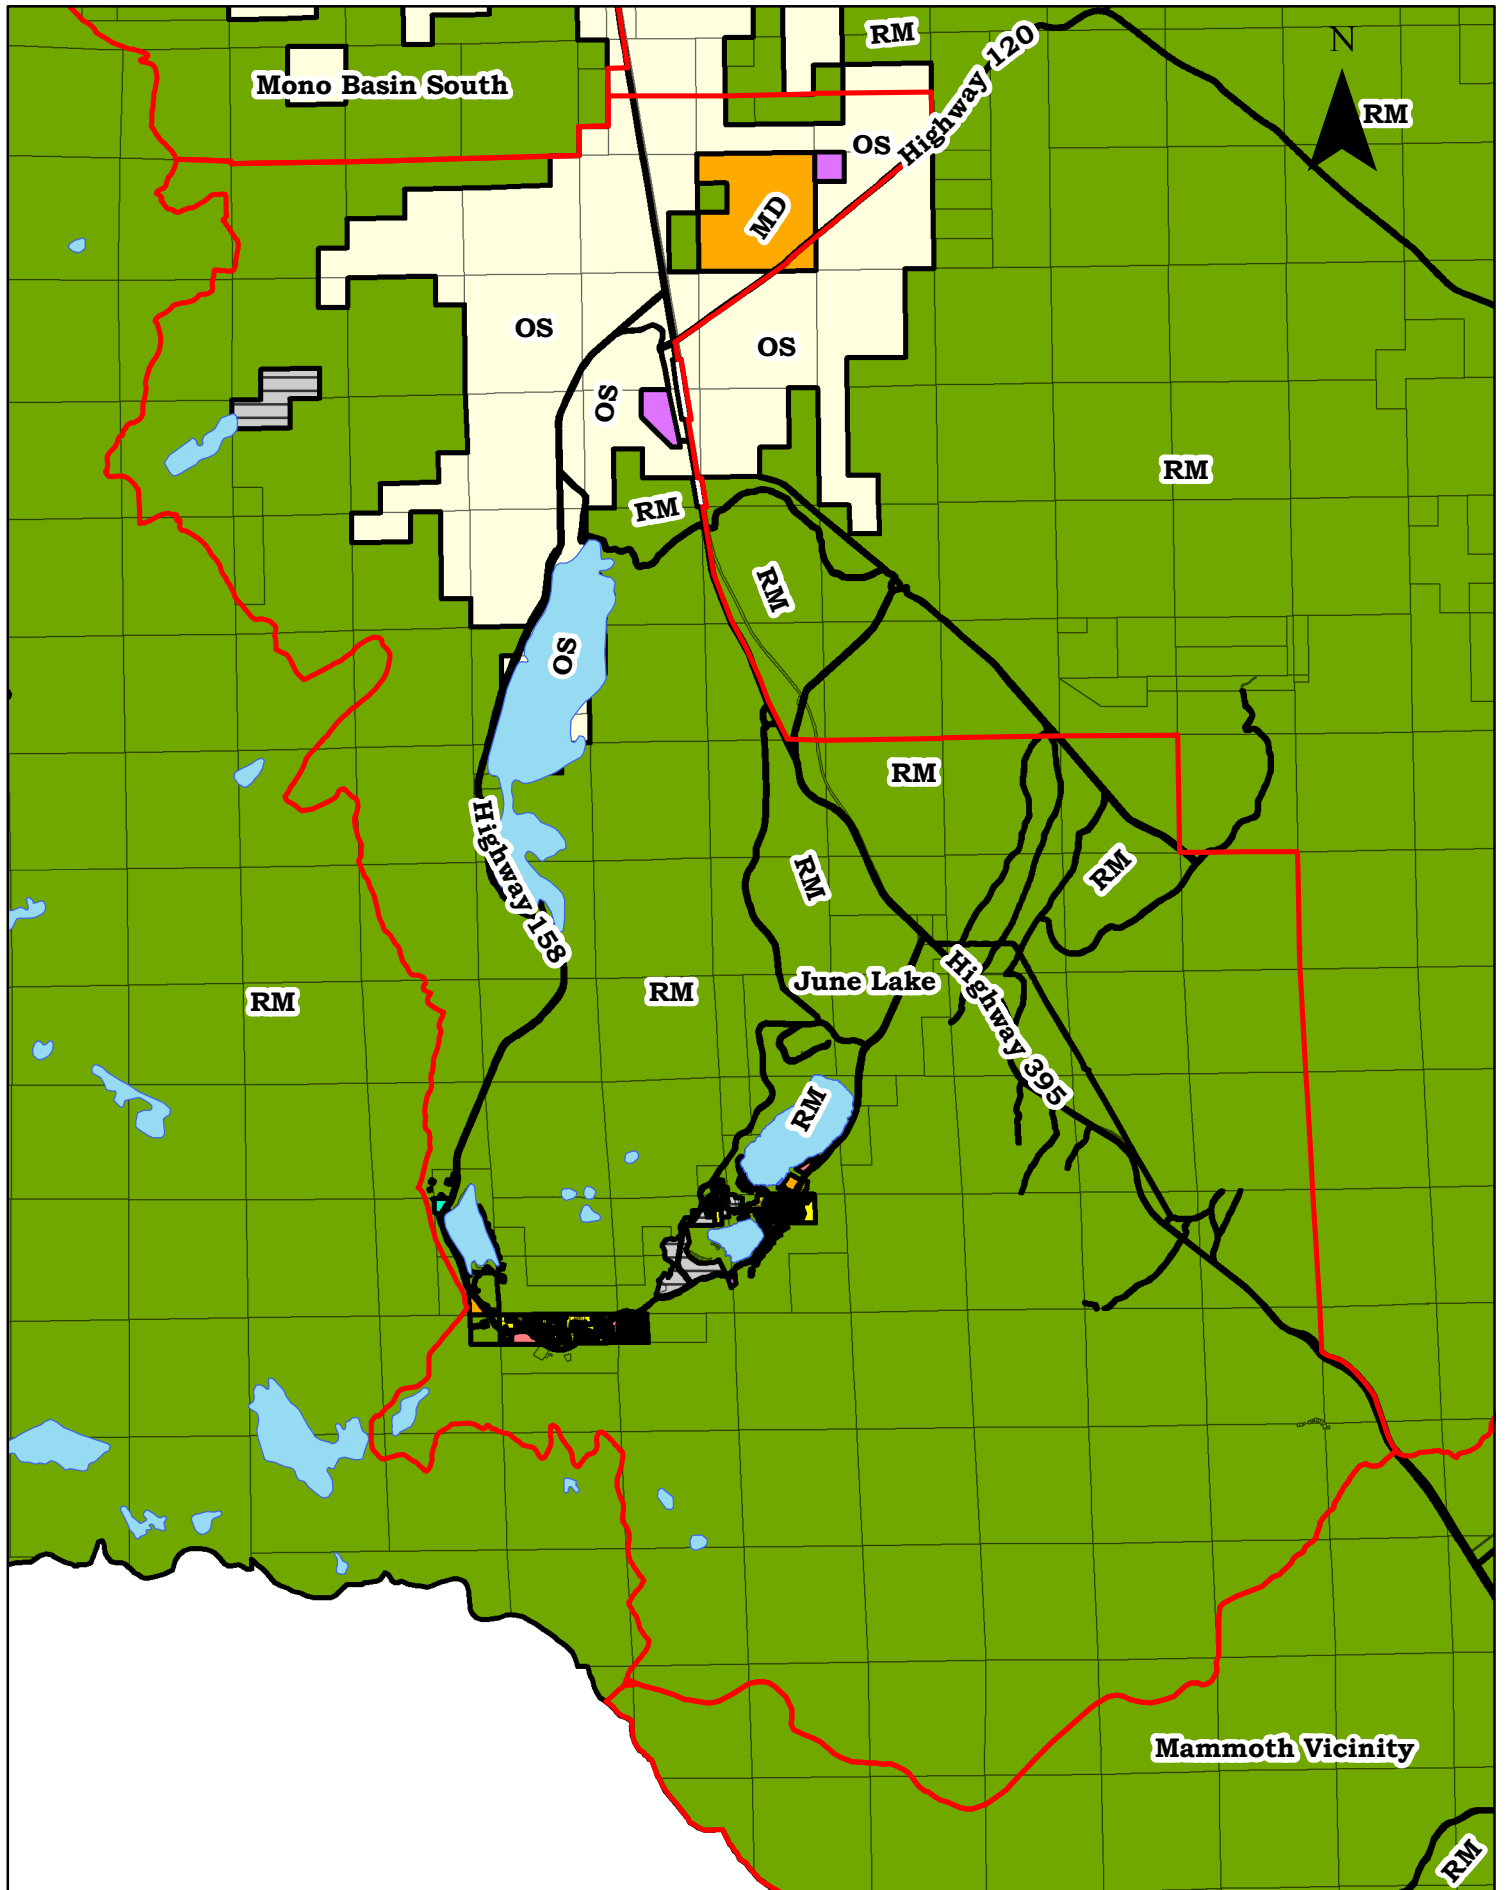

Planning Area: Antelope Valley

**Swauger Creek**

Planning Area: Bridgeport

Planning Area: Bodie Hills

Planning Area: Mono Basin North

Planning Area: Mono Basin South

Planning Area: June Lake

Planning Area: Mammoth Vicinity

Planning Area: Long Valley

Planning Area: Wheeler Crest

Planning Area: Benton Valley

Planning Area: Hammil Valley

Planning Area: Chalfant Valley

N

Planning Area: Oasis