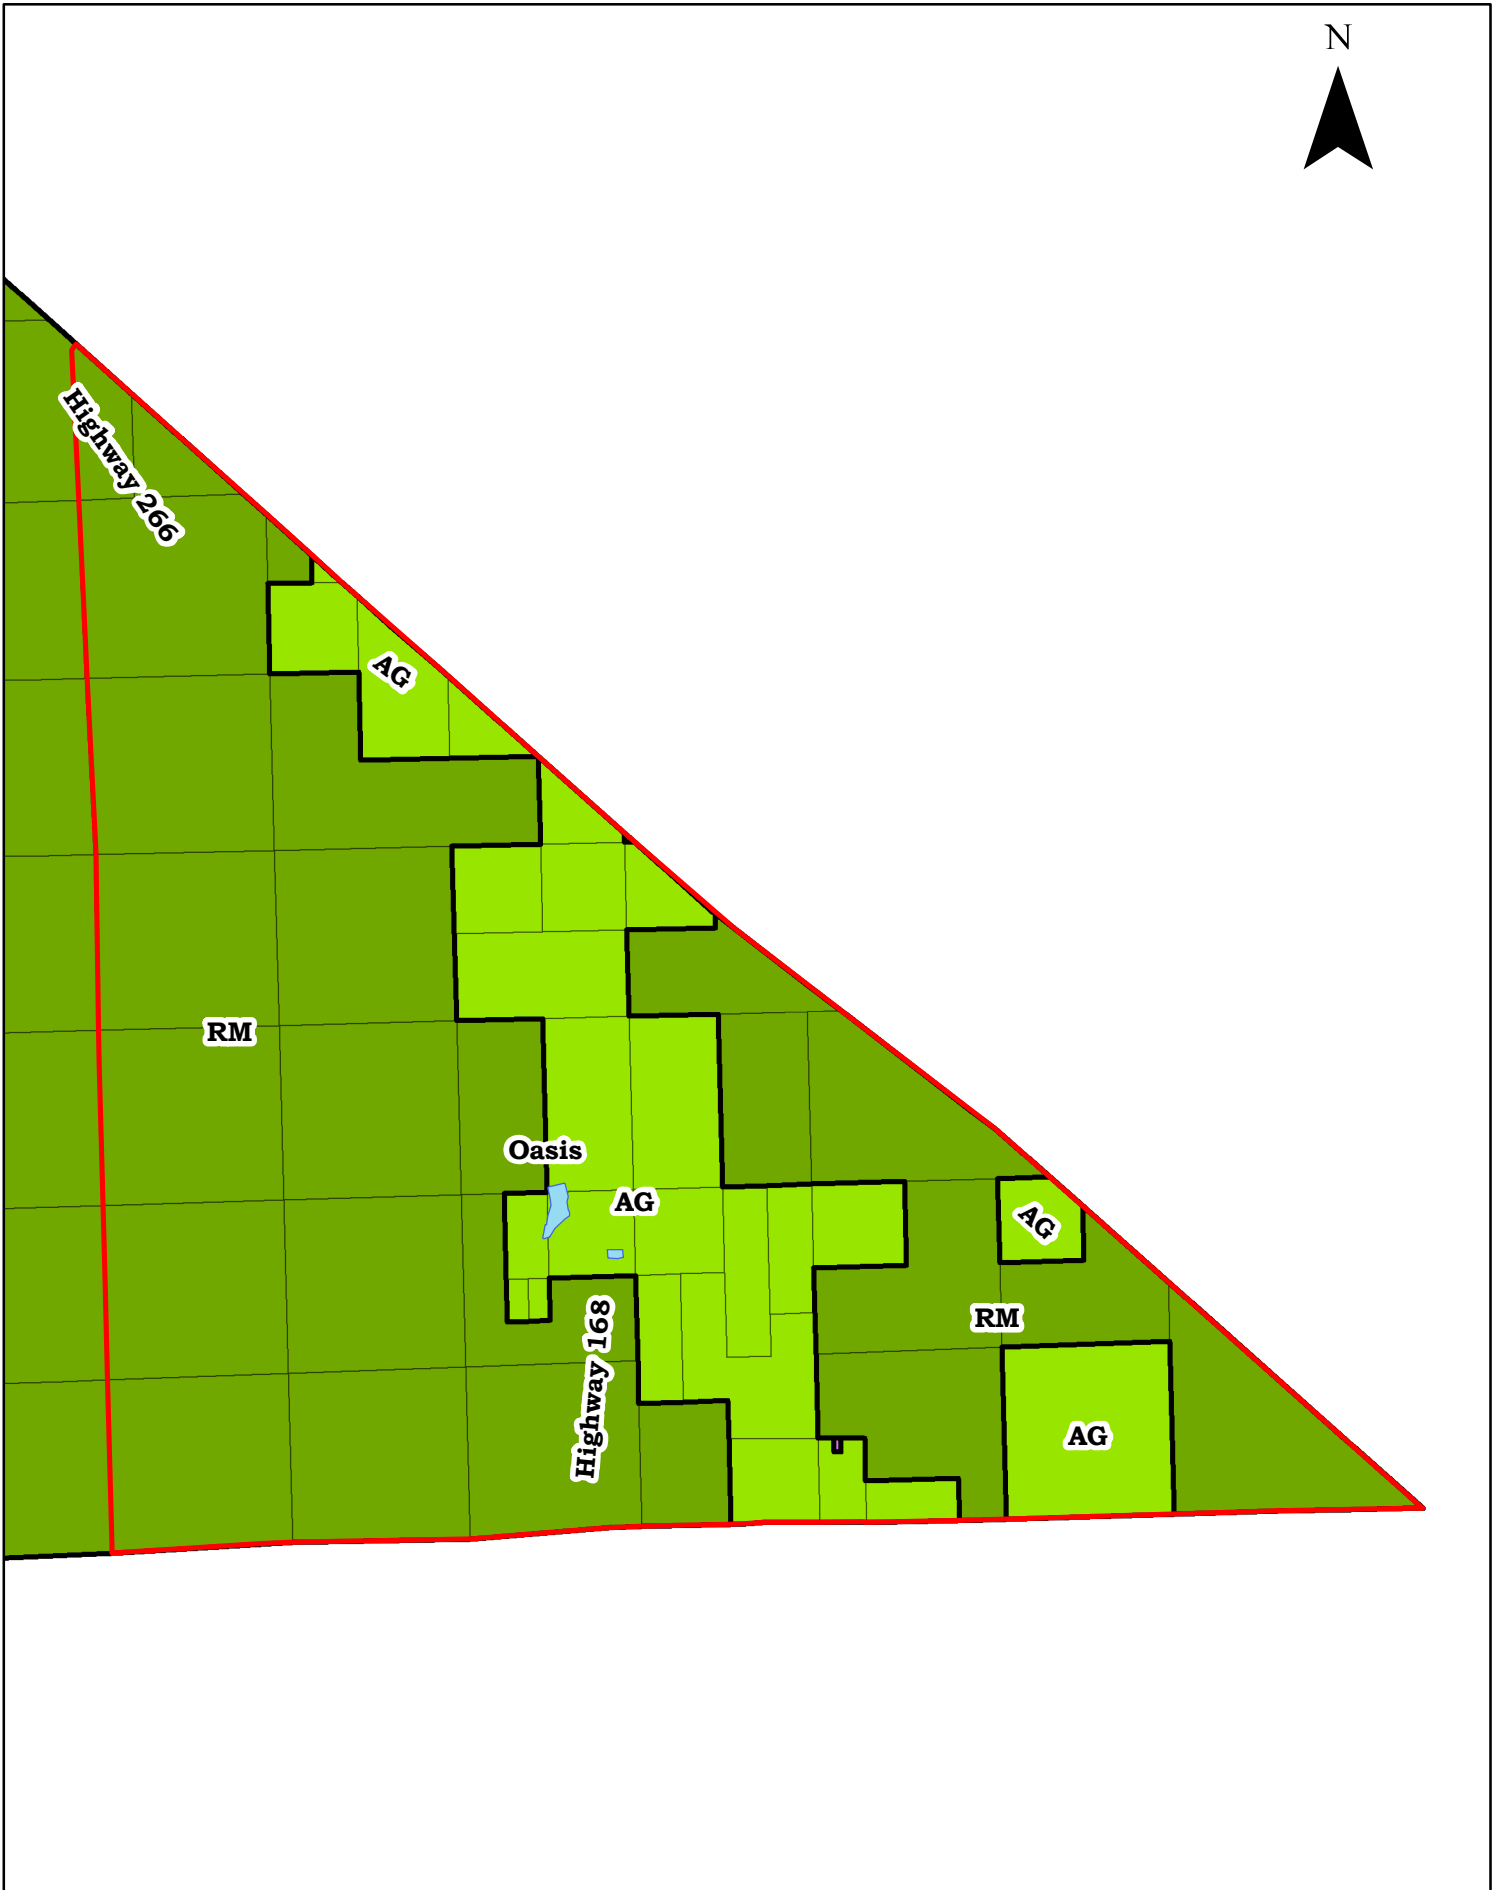

Planning Area: Antelope Valley

**Swauger Creek**

Planning Area: Bridgeport

Planning Area: Bodie Hills

Planning Area: Mono Basin North

Planning Area: Mono Basin South

Planning Area: June Lake

Planning Area: Mammoth Vicinity

Planning Area: Long Valley

Planning Area: Wheeler Crest

Planning Area: Benton Valley

Planning Area: Hammil Valley

Planning Area: Chalfant Valley

N

Planning Area: Oasis