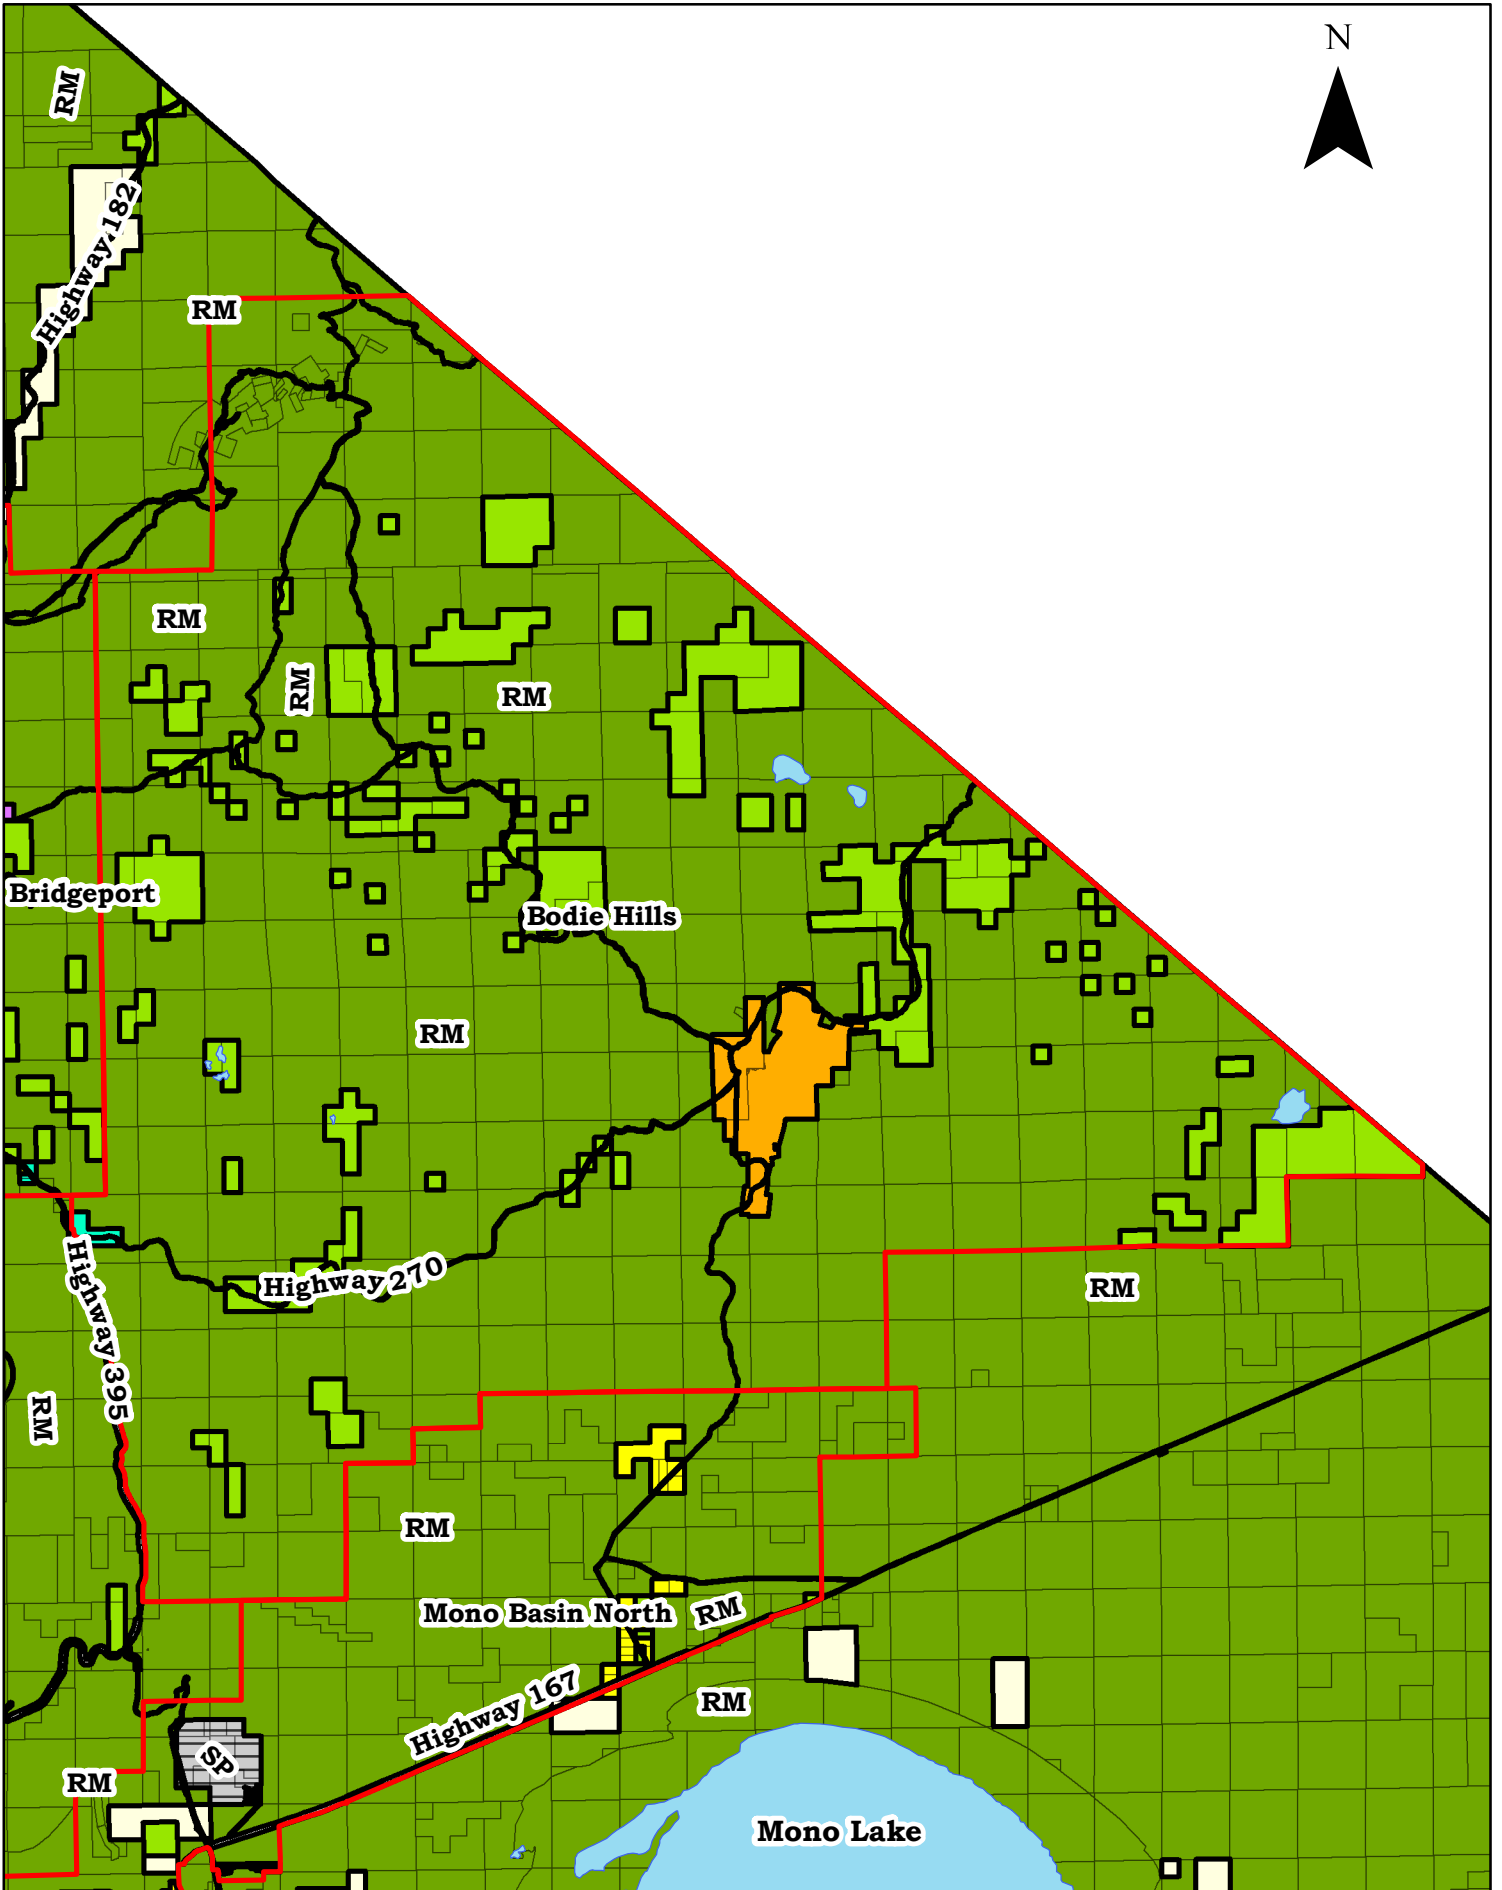

Planning Area: Antelope Valley

**Swauger Creek**

Planning Area: Bridgeport

Planning Area: Bodie Hills

Planning Area: Mono Basin North

Planning Area: Mono Basin South

Planning Area: June Lake

Planning Area: Mammoth Vicinity

Planning Area: Long Valley

Planning Area: Wheeler Crest

Planning Area: Benton Valley

Planning Area: Hammil Valley

Planning Area: Chalfant Valley

N

Planning Area: Oasis