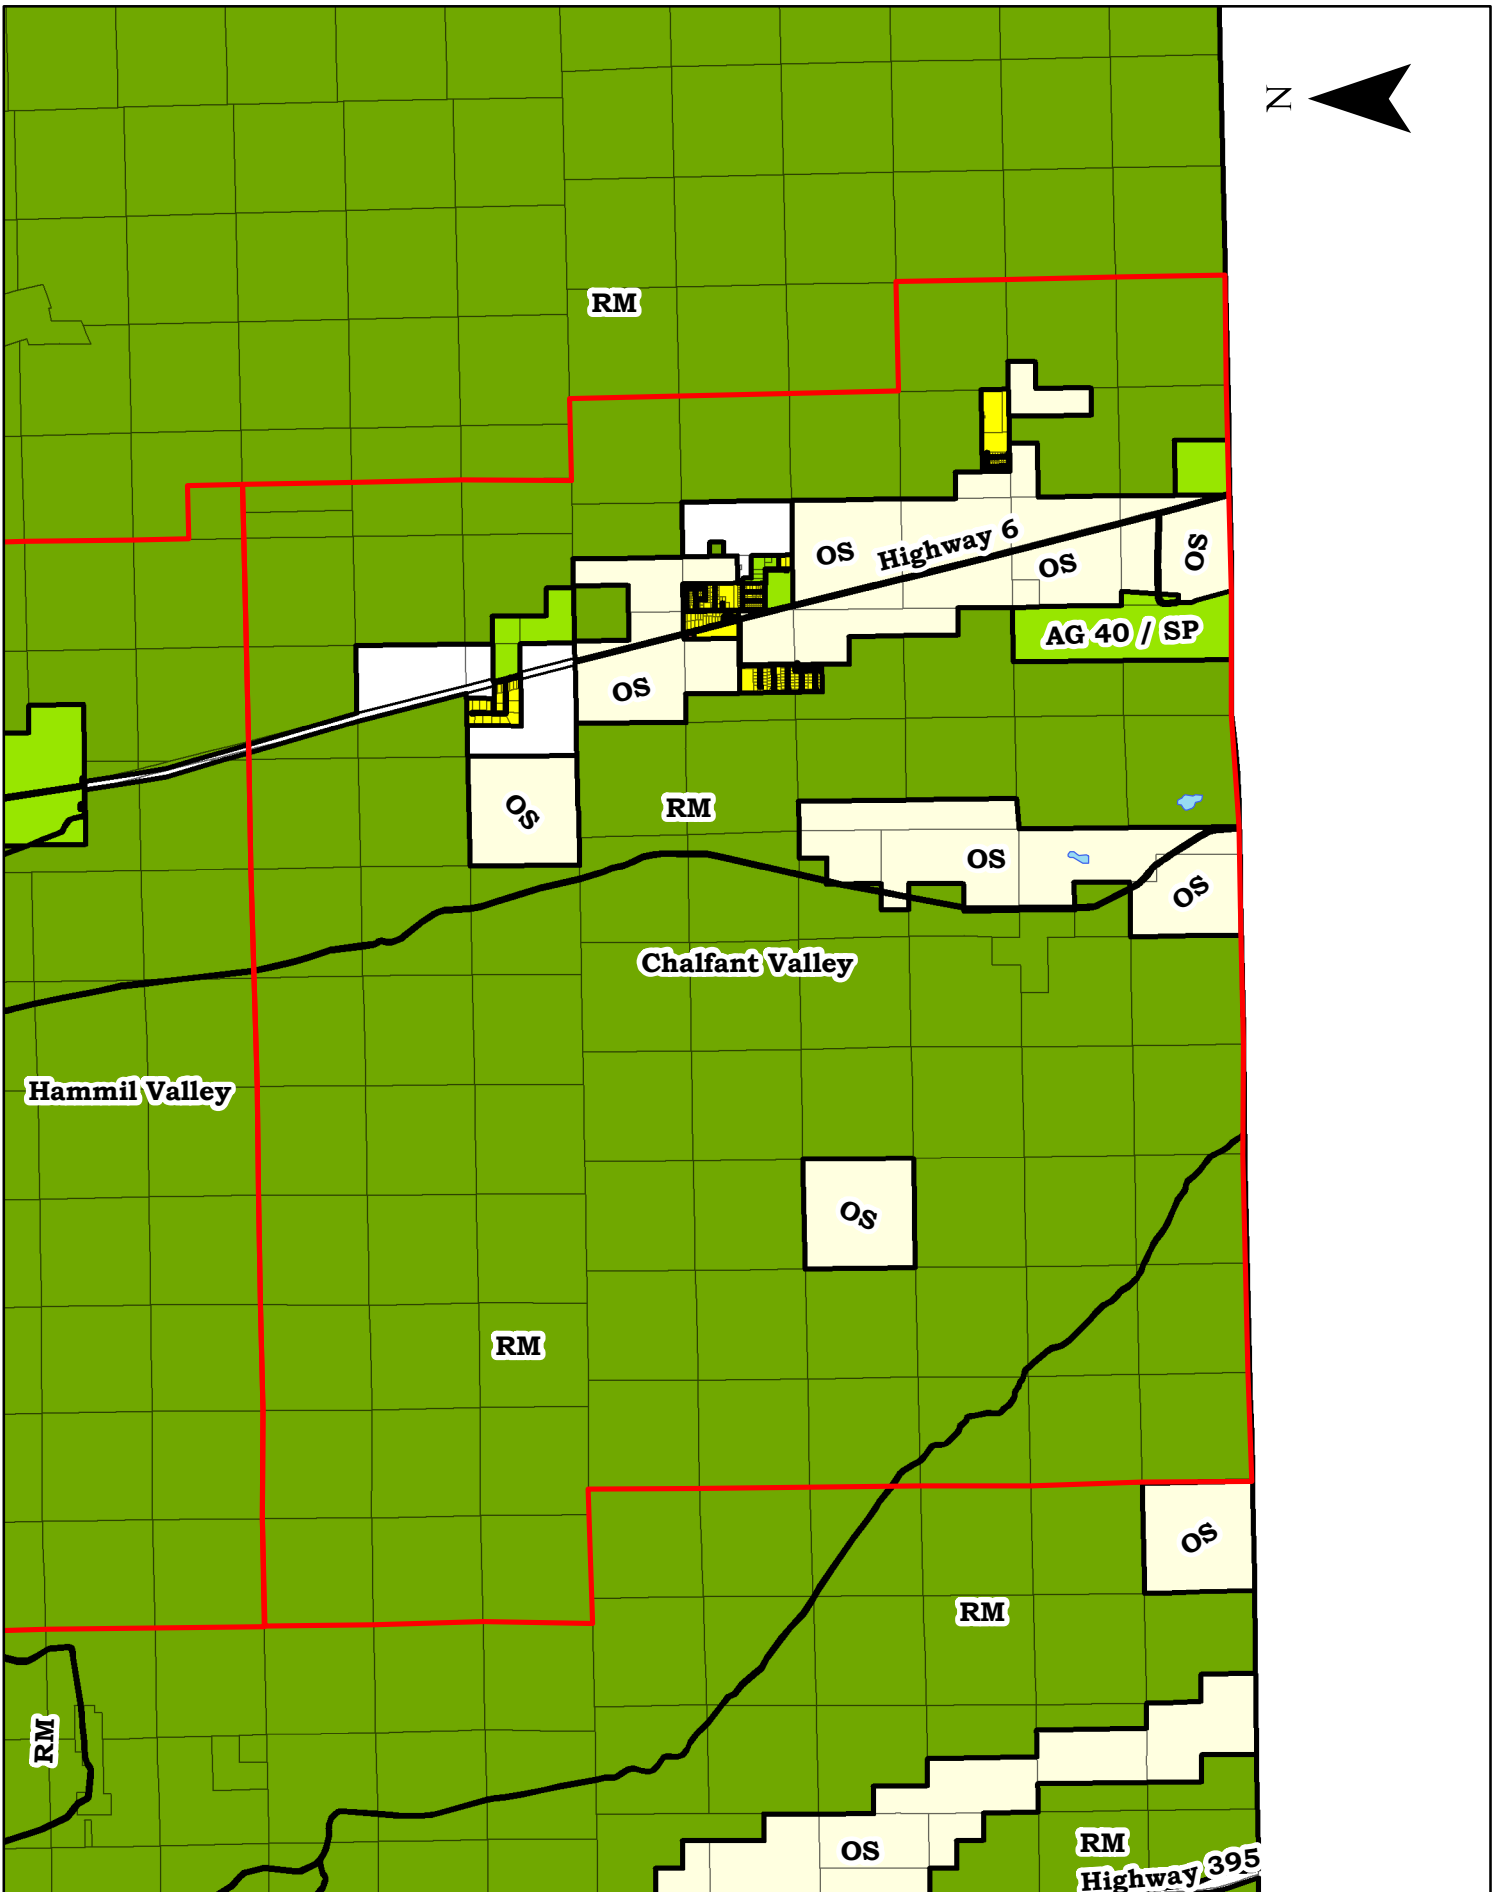

Planning Area: Antelope Valley

**Swauger Creek**

Planning Area: Bridgeport

Planning Area: Bodie Hills

Planning Area: Mono Basin North

Planning Area: Mono Basin South

Planning Area: June Lake

Planning Area: Mammoth Vicinity

Planning Area: Long Valley

Planning Area: Wheeler Crest

Planning Area: Benton Valley

Planning Area: Hammil Valley

Planning Area: Chalfant Valley

N

Planning Area: Oasis